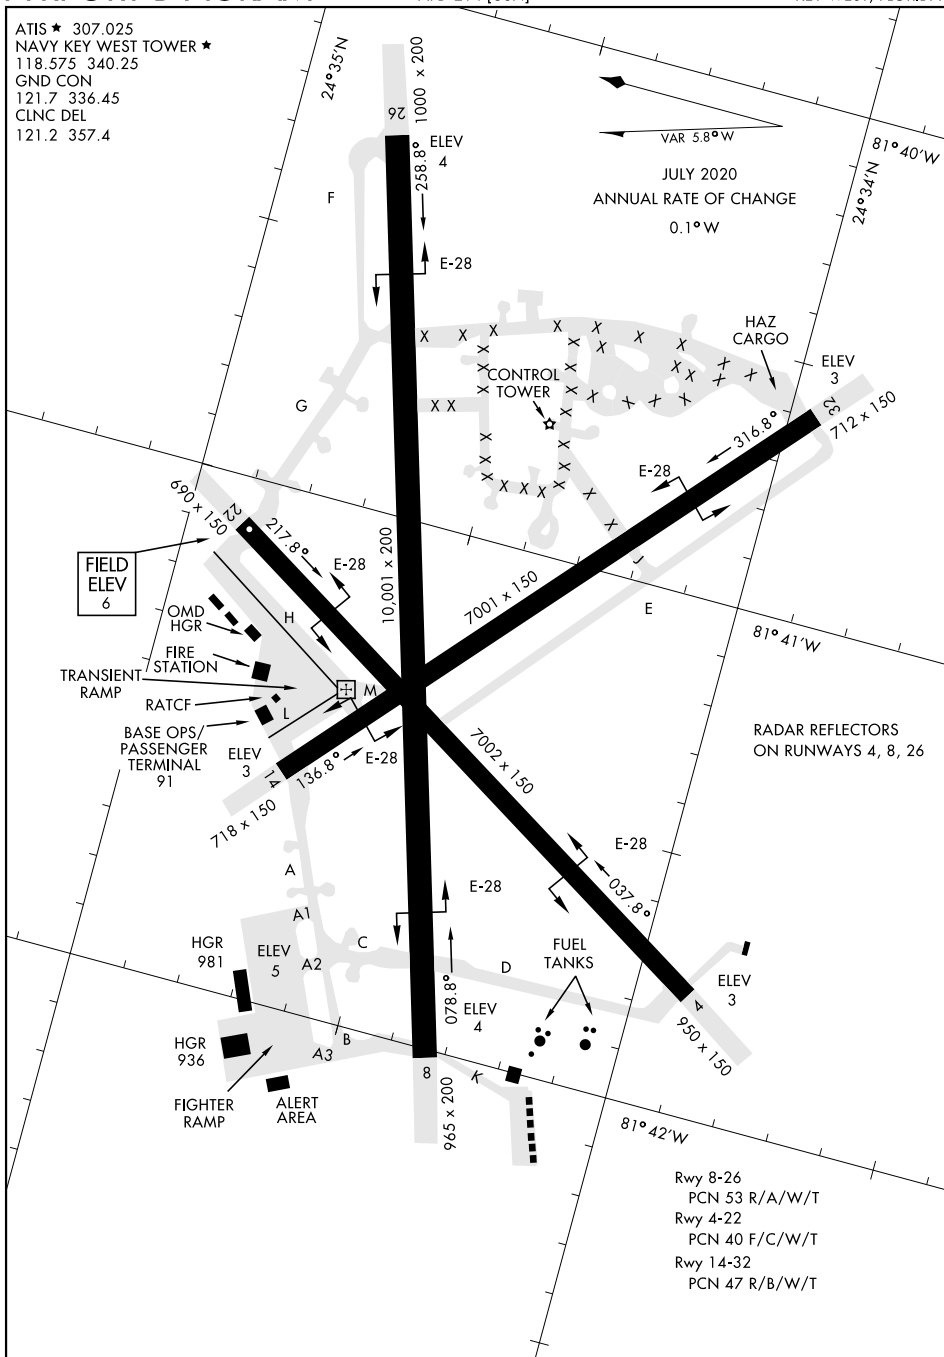

AIRPORT DIAGRAM

AFD-214 [USN]

ATIS ★ 307.025
 NAVY KEY WEST TOWER ★
 118.575 340.25
 GND CON
 121.7 336.45
 CLNC DEL
 121.2 357.4

VAR 5.8°W
 JULY 2020
 ANNUAL RATE OF CHANGE
 0.1°W

SE-3, 08 OCT 2020 to 05 NOV 2020

SE-3, 08 OCT 2020 to 05 NOV 2020

AIRPORT DIAGRAM