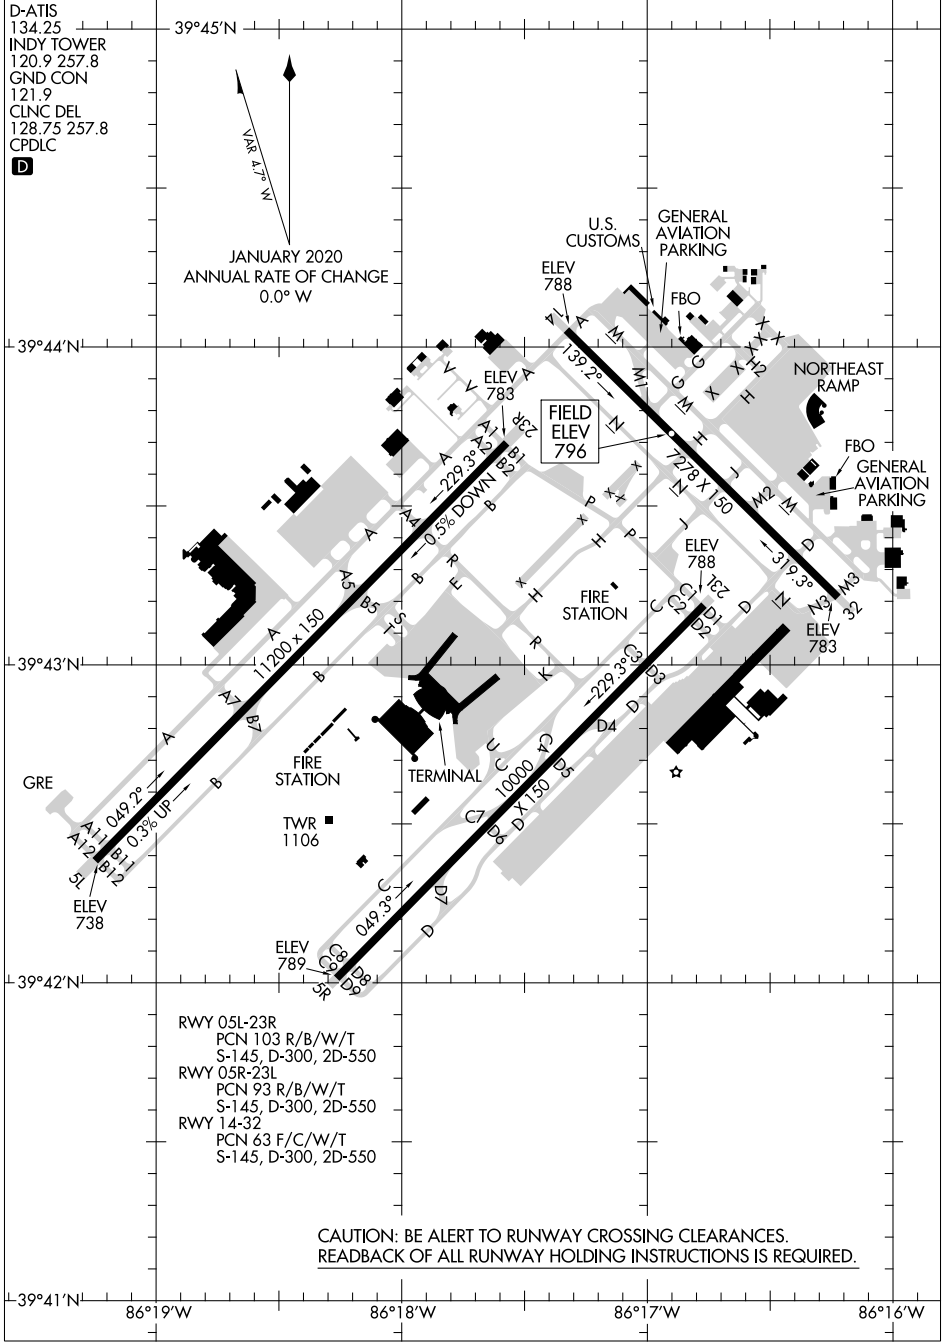

# AIRPORT DIAGRAM

AL-203 (FAA)

INDIANAPOLIS INTL (IND)  
INDIANAPOLIS, INDIANA

EC-2, 08 OCT 2020 to 05 NOV 2020

EC-2, 08 OCT 2020 to 05 NOV 2020