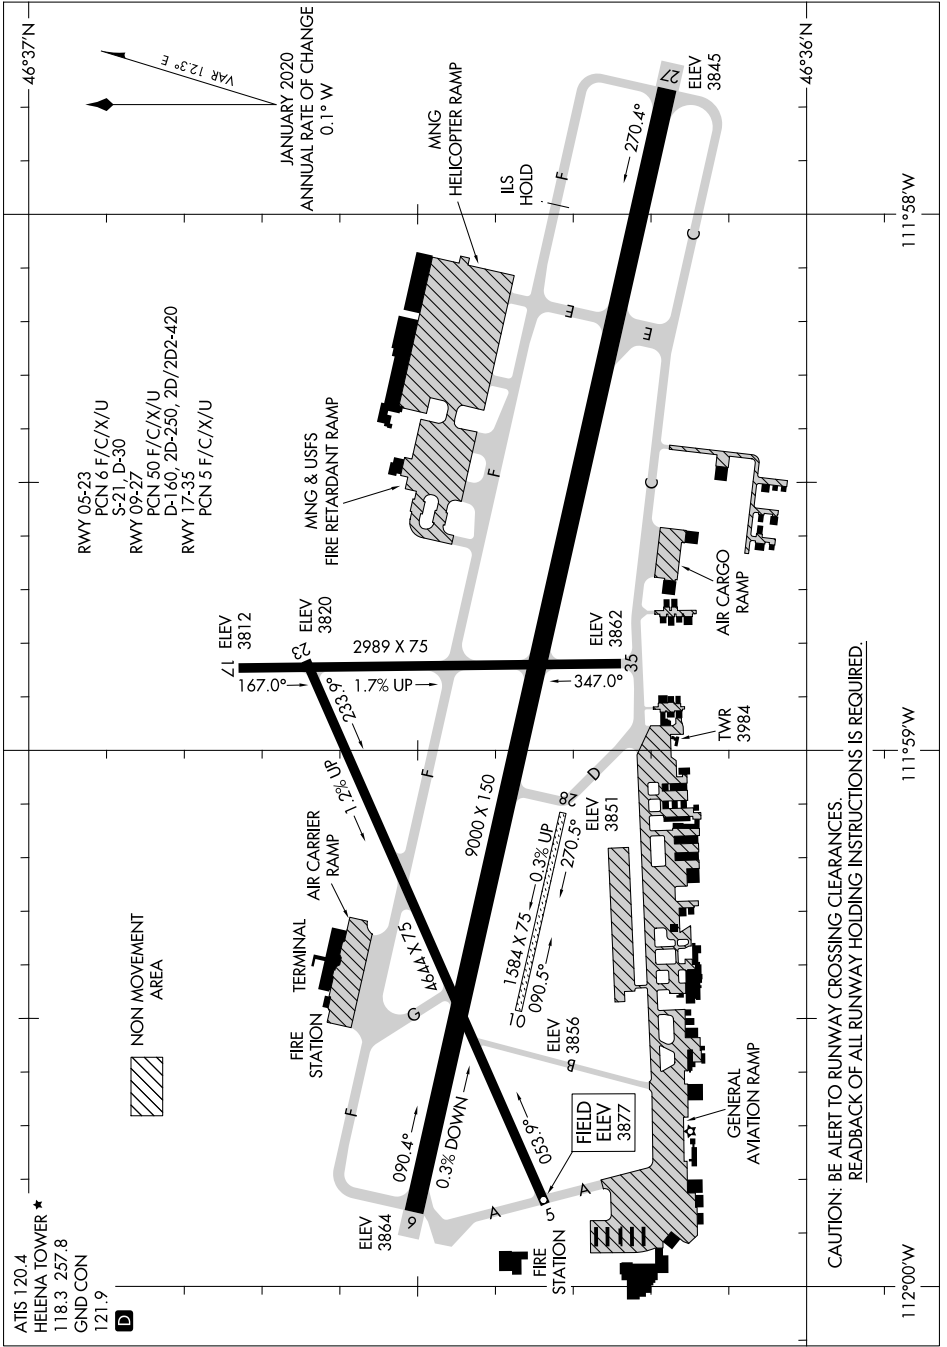

# AIRPORT DIAGRAM

AL-192 (FAA)

HELENA RGNL (HLN)  
HELENA, MONTANA

0200 \ 00 \ 00 \ 2020 \ 05 \ 11 \ MN

111°58'W

111°59'W

112°00'W

CAUTION: BE ALERT TO RUNWAY CROSSING CLEARANCES.  
READBACK OF ALL RUNWAY HOLDING INSTRUCTIONS IS REQUIRED.

NW-1, 08 OCT 2020 to 05 NOV 2020

# AIRPORT DIAGRAM

HELENA, MONTANA  
HELENA RGNL (HLN)