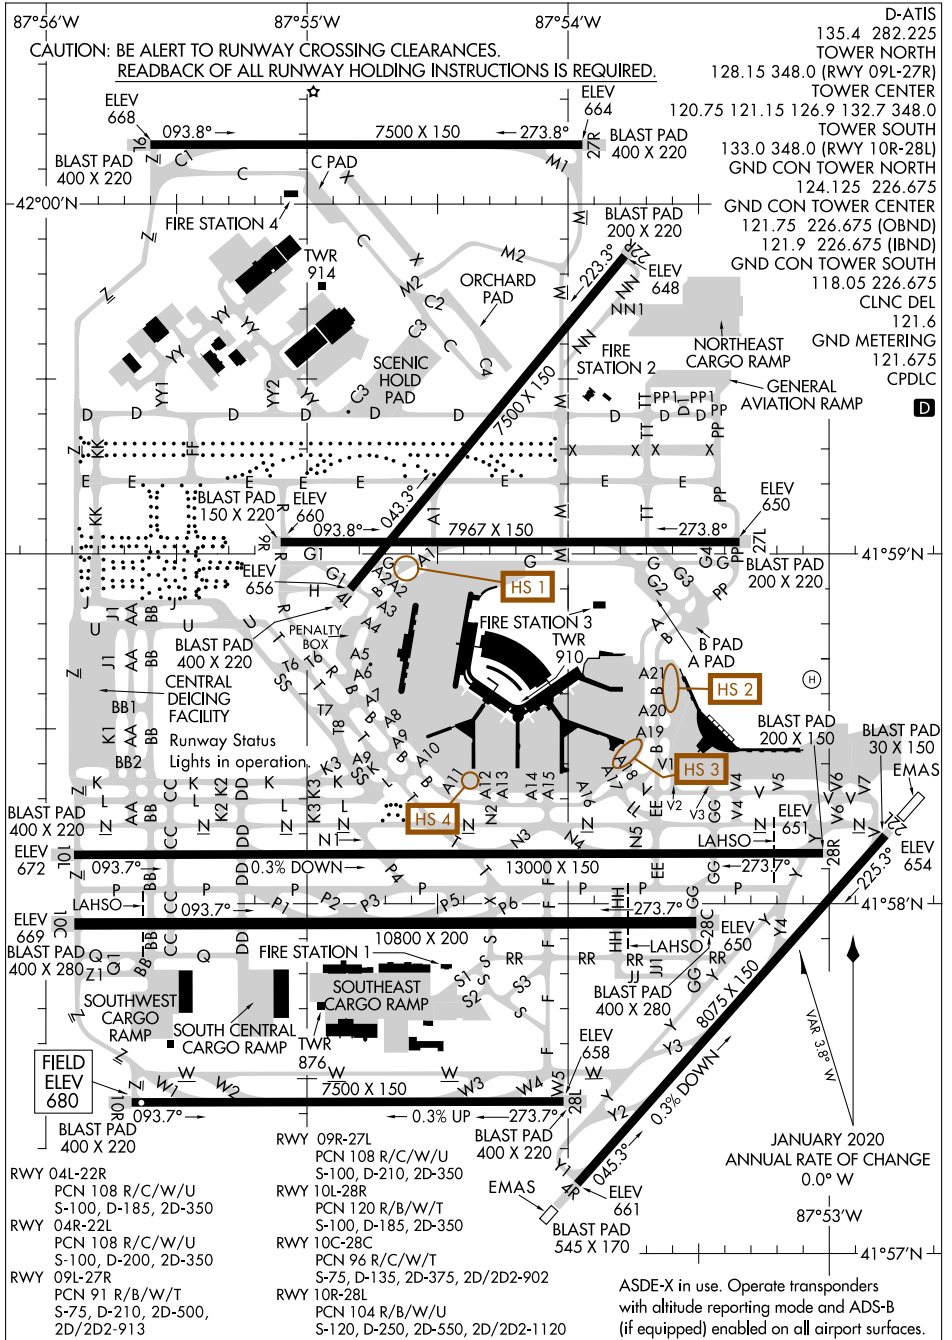

AIRPORT DIAGRAM

AL-166 (FAA)

CHICAGO O'HARE INTL (O.R.D)

CHICAGO, ILLINOIS

EC-3, 08 OCT 2020 to 05 NOV 2020

EC-3, 08 OCT 2020 to 05 NOV 2020

AIRPORT DIAGRAM

CHICAGO O'HARE INTL (O.R.D)