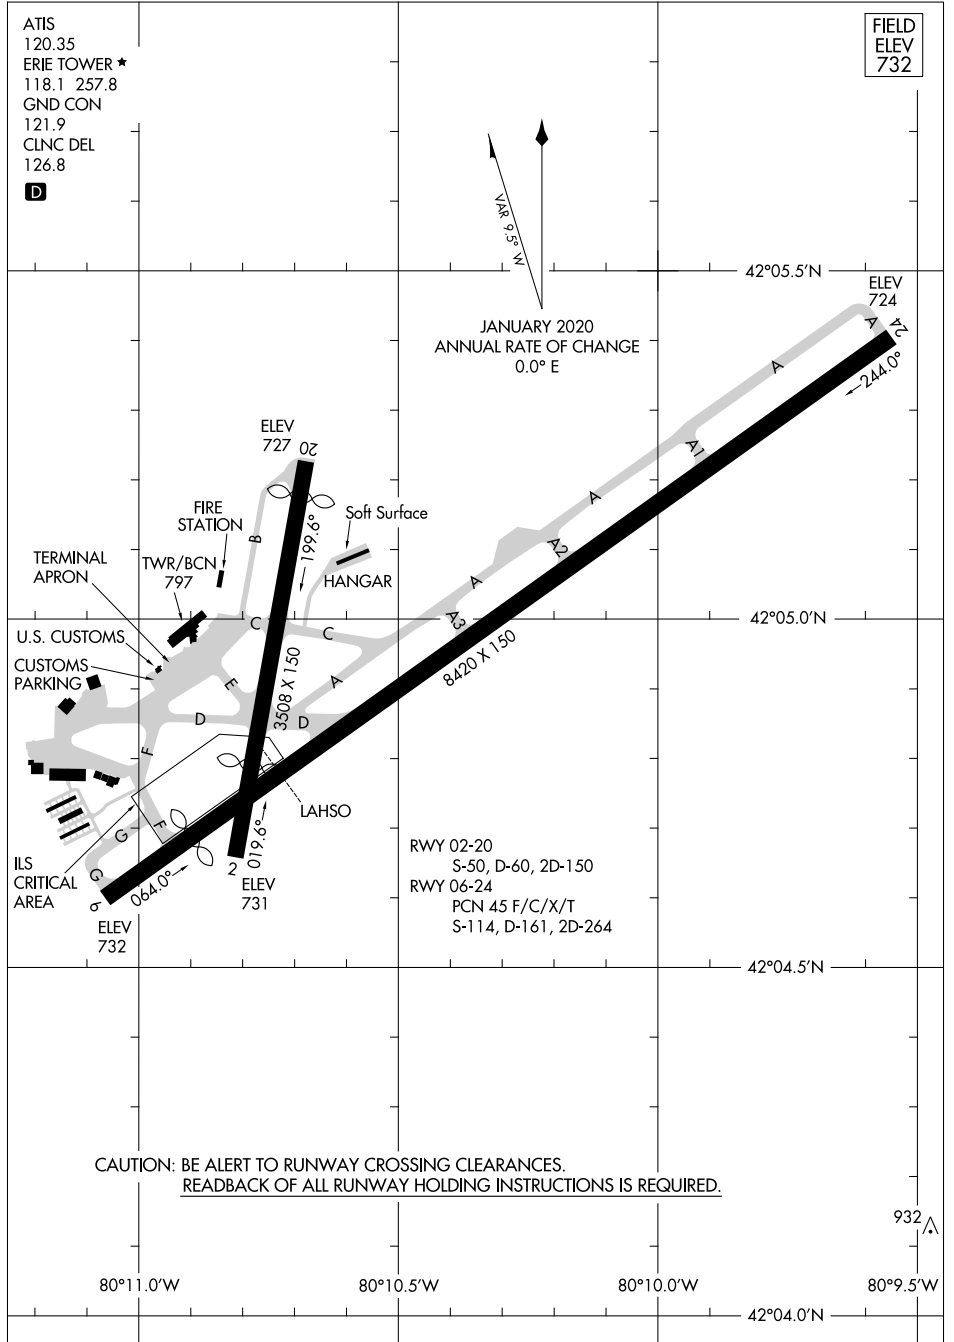

AIRPORT DIAGRAM

ERIE INTL/TOM RIDGE FIELD (ERI)
ERIE, PENNSYLVANIA

AL-139 (FAA)

NE-4, 08 OCT 2020 to 05 NOV 2020

NE-4, 08 OCT 2020 to 05 NOV 2020

AIRPORT DIAGRAM

ERIE, PENNSYLVANIA
ERIE INTL/TOM RIDGE FIELD (ERI)