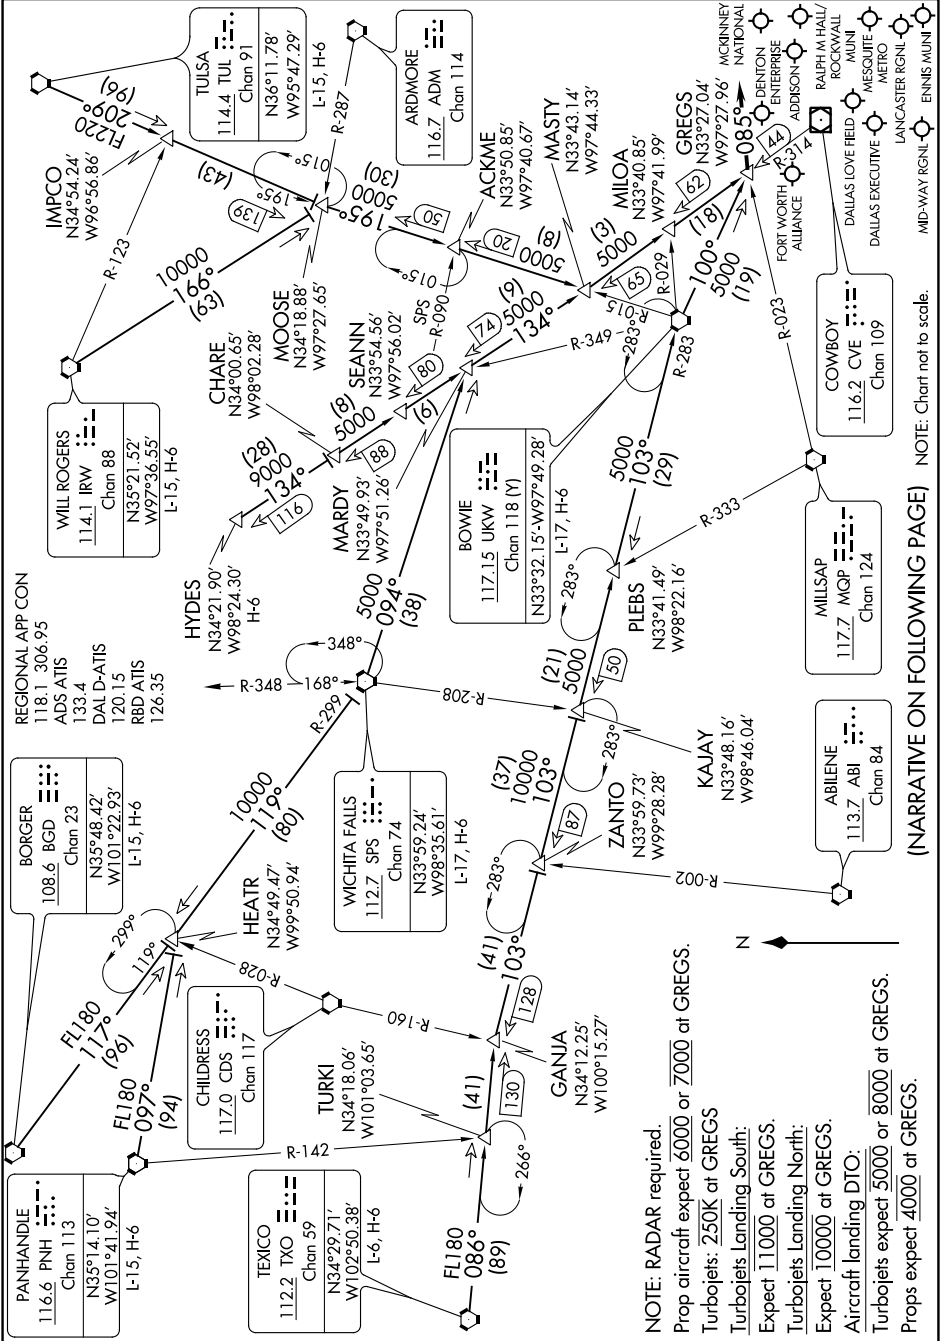

# GREGS NINE ARRIVAL

DALLAS-FT. WORTH, TEXAS

SC-2, 08 OCT 2020 to 05 NOV 2020

(NARRATIVE ON FOLLOWING PAGE) NOTE: Chart not to scale.

SC-2, 08 OCT 2020 to 05 NOV 2020

# GREGS NINE ARRIVAL

DALLAS-FT. WORTH, TEXAS