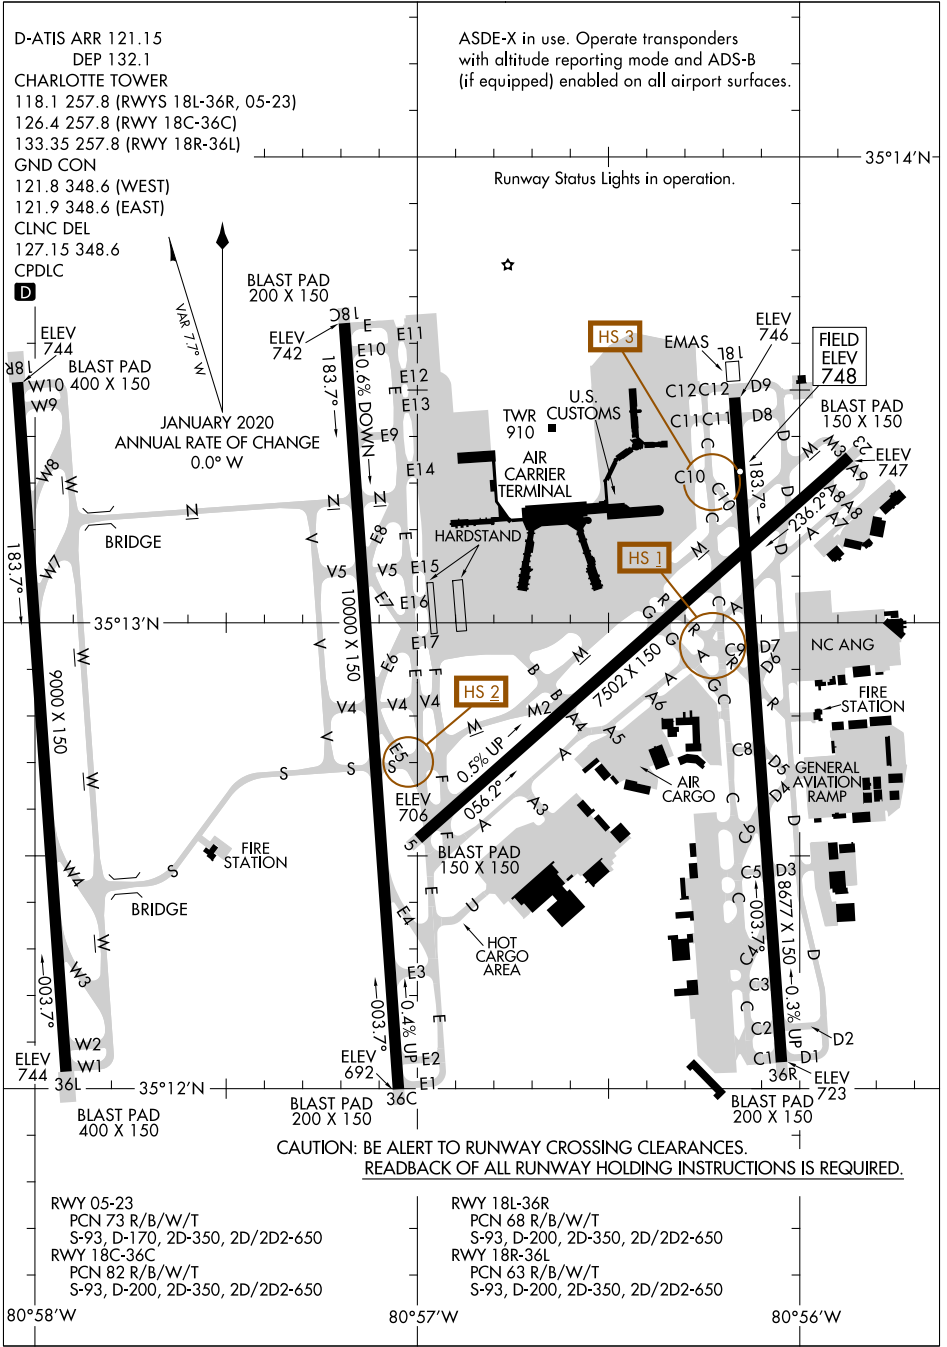

# AIRPORT DIAGRAM

AL-78 (FAA)

## CHARLOTTE/DOUGLAS INTL (CLT) CHARLOTTE, NORTH CAROLINA

SE-2, 08 OCT 2020 to 05 NOV 2020

SE-2, 08 OCT 2020 to 05 NOV 2020

# AIRPORT DIAGRAM

## CHARLOTTE, NORTH CAROLINA CHARLOTTE/DOUGLAS INTL (CLT)