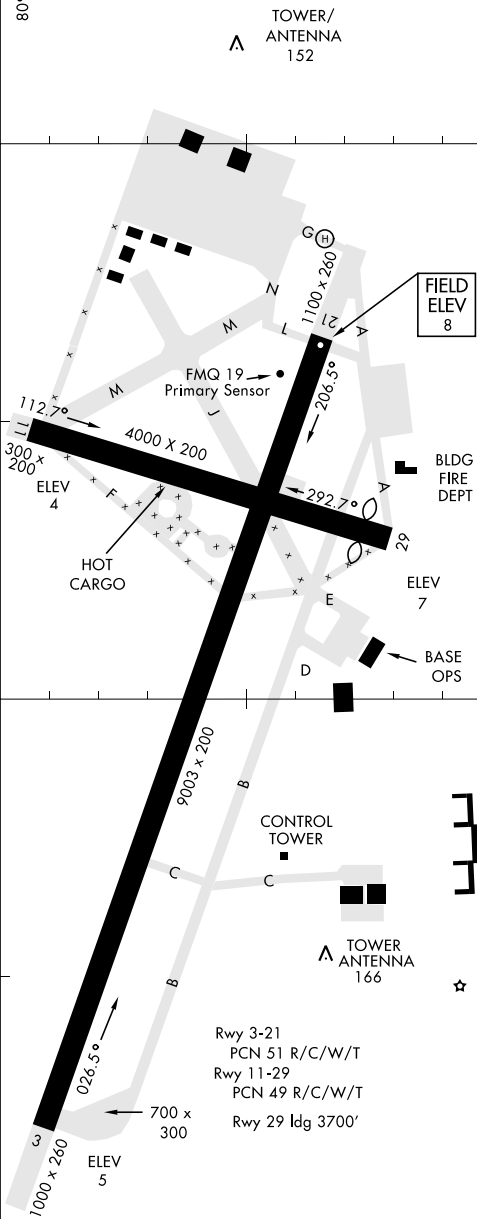

AIRPORT DIAGRAM

AFD-38 [USAF]

PATRICK AFB (KCOF)
COCOA BEACH, FLORIDA

ATIS ★ 119.175 273.5
 PATRICK TOWER ★
 133.75 269.375
 GND CON
 124.35 335.8
 CLNC DEL
 118.4 289.4

80°37'W

80°36'W

28°15'N

28°14'N

28°13'N

SEPTEMBER 2016
 ANNUAL RATE OF CHANGE
 0.1° W

FMQ 19
 Secondary Sensor

SE-3, 08 OCT 2020 to 05 NOV 2020

SE-3, 08 OCT 2020 to 05 NOV 2020

AIRPORT DIAGRAM

COCOA BEACH, FLORIDA
PATRICK AFB (KCOF)