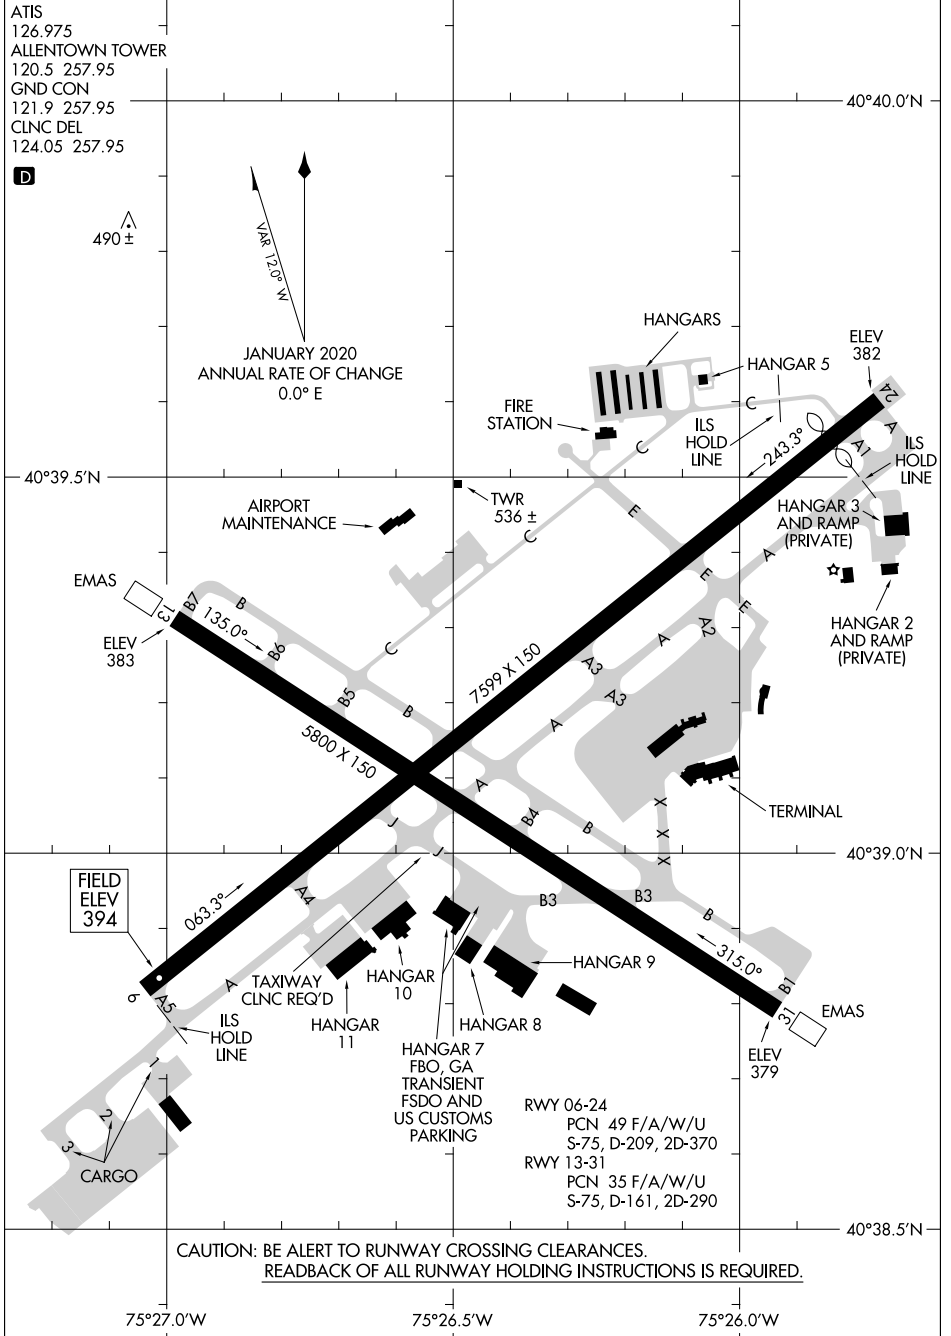

# AIRPORT DIAGRAM

AL-15 (FAA)

LEHIGH VALLEY INTL (ABE)  
ALLENTOWN, PENNSYLVANIA

NE-4, 08 OCT 2020 to 05 NOV 2020

NE-4, 08 OCT 2020 to 05 NOV 2020

# AIRPORT DIAGRAM

ALLENTOWN, PENNSYLVANIA  
LEHIGH VALLEY INTL (ABE)