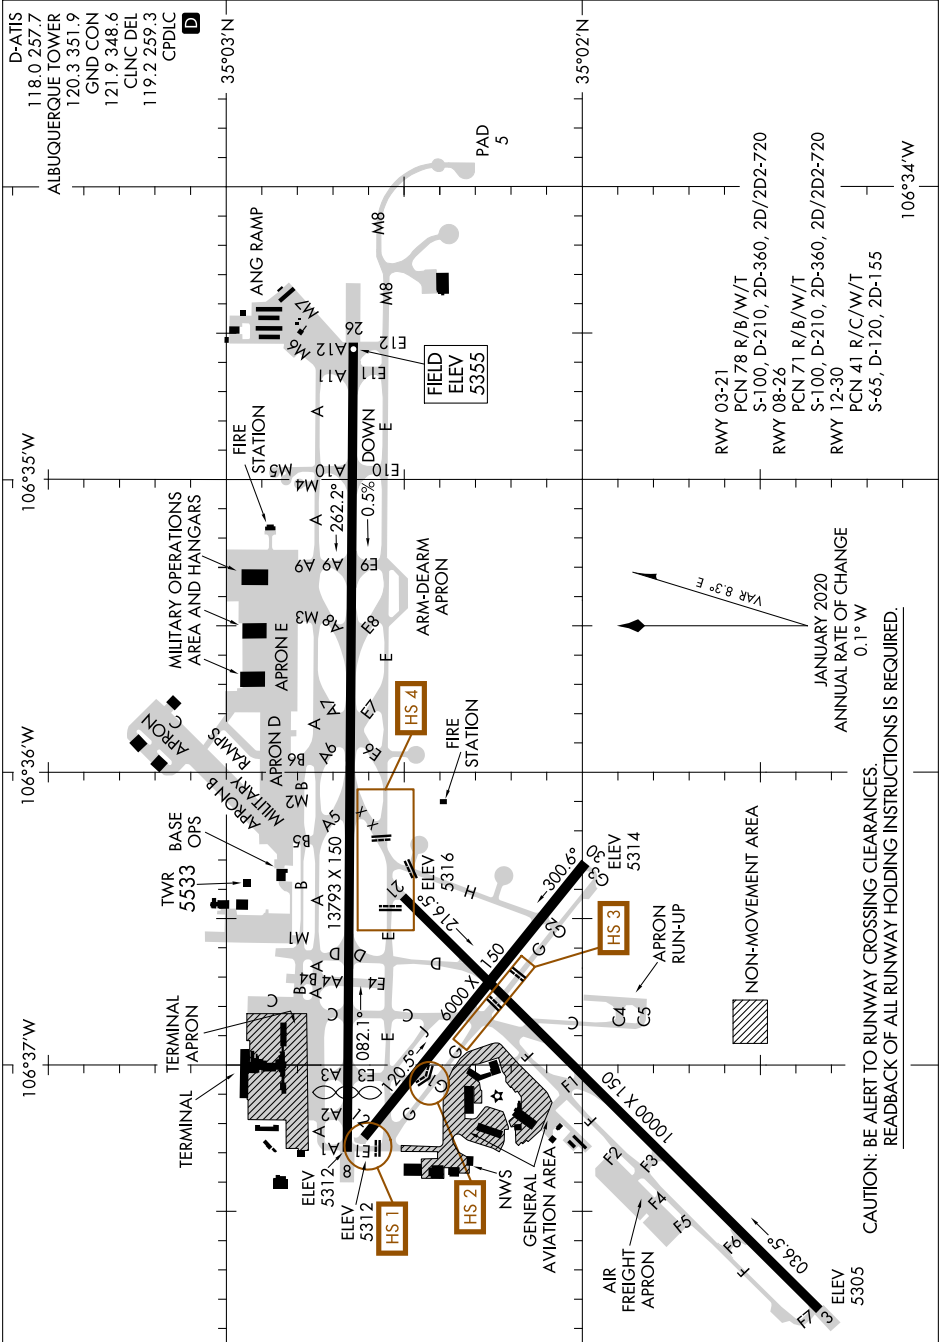

# AIRPORT DIAGRAM

AL-12 (FAA)

ALBUQUERQUE INTL SUNPORT (ABQ)  
ALBUQUERQUE, NEW MEXICO

SW-1, 08 OCT 2020 to 05 NOV 2020

JANUARY 2020  
ANNUAL RATE OF CHANGE  
0.1° W

# AIRPORT DIAGRAM

ALBUQUERQUE, NEW MEXICO  
ALBUQUERQUE INTL SUNPORT (ABQ)

SW-1, 08 OCT 2020 to 05 NOV 2020