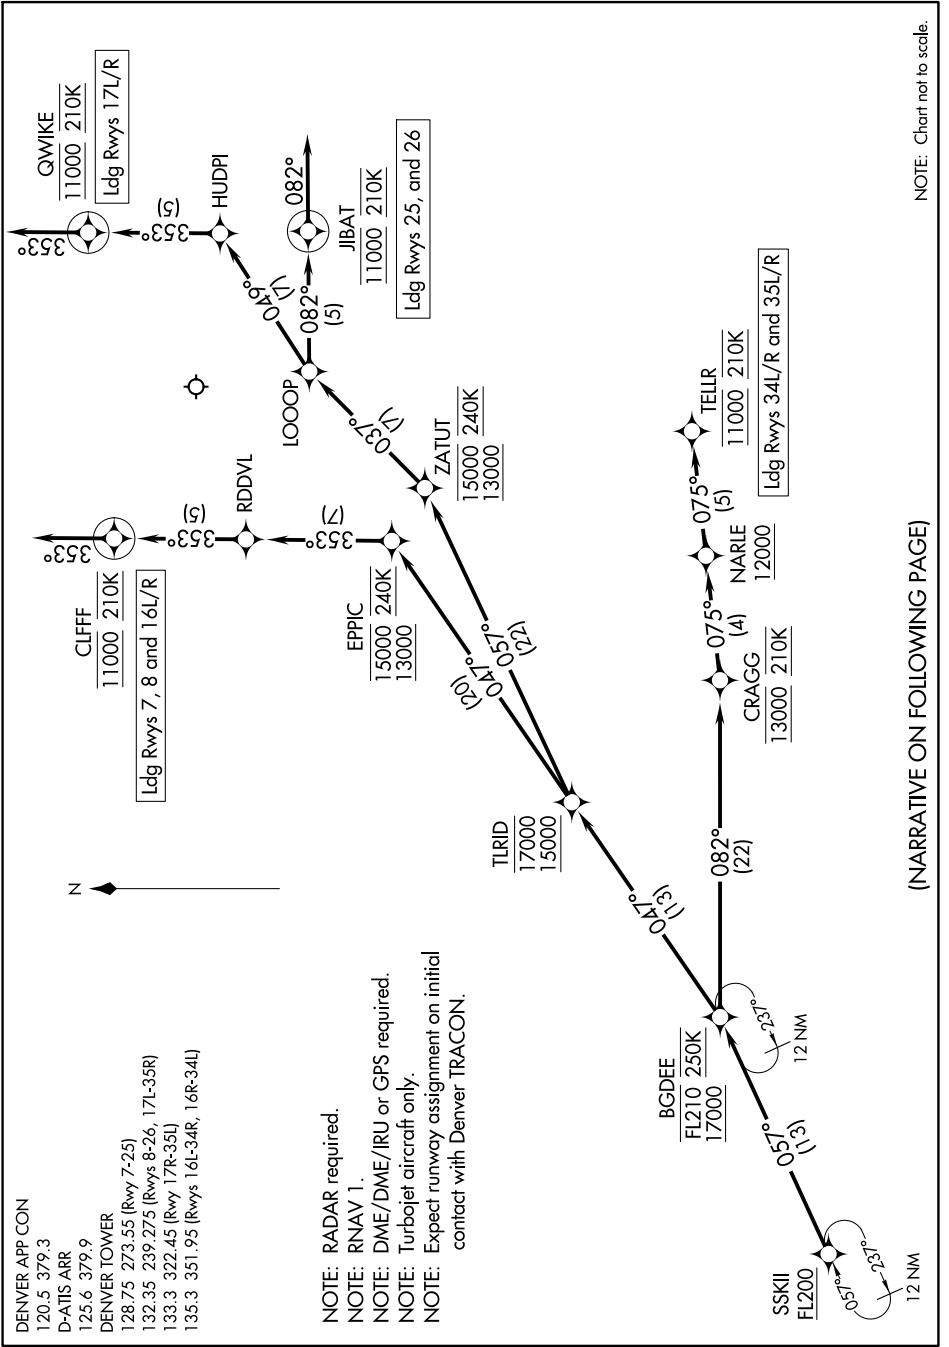

SSKII ONE ARRIVAL (RNAV) Arrival Routes

SW-1, 10 SEP 2020 to 08 OCT 2020

NOTE: Chart not to scale.

(NARRATIVE ON FOLLOWING PAGE)

SW-1, 10 SEP 2020 to 08 OCT 2020

SSKII ONE ARRIVAL (RNAV) Arrival Routes