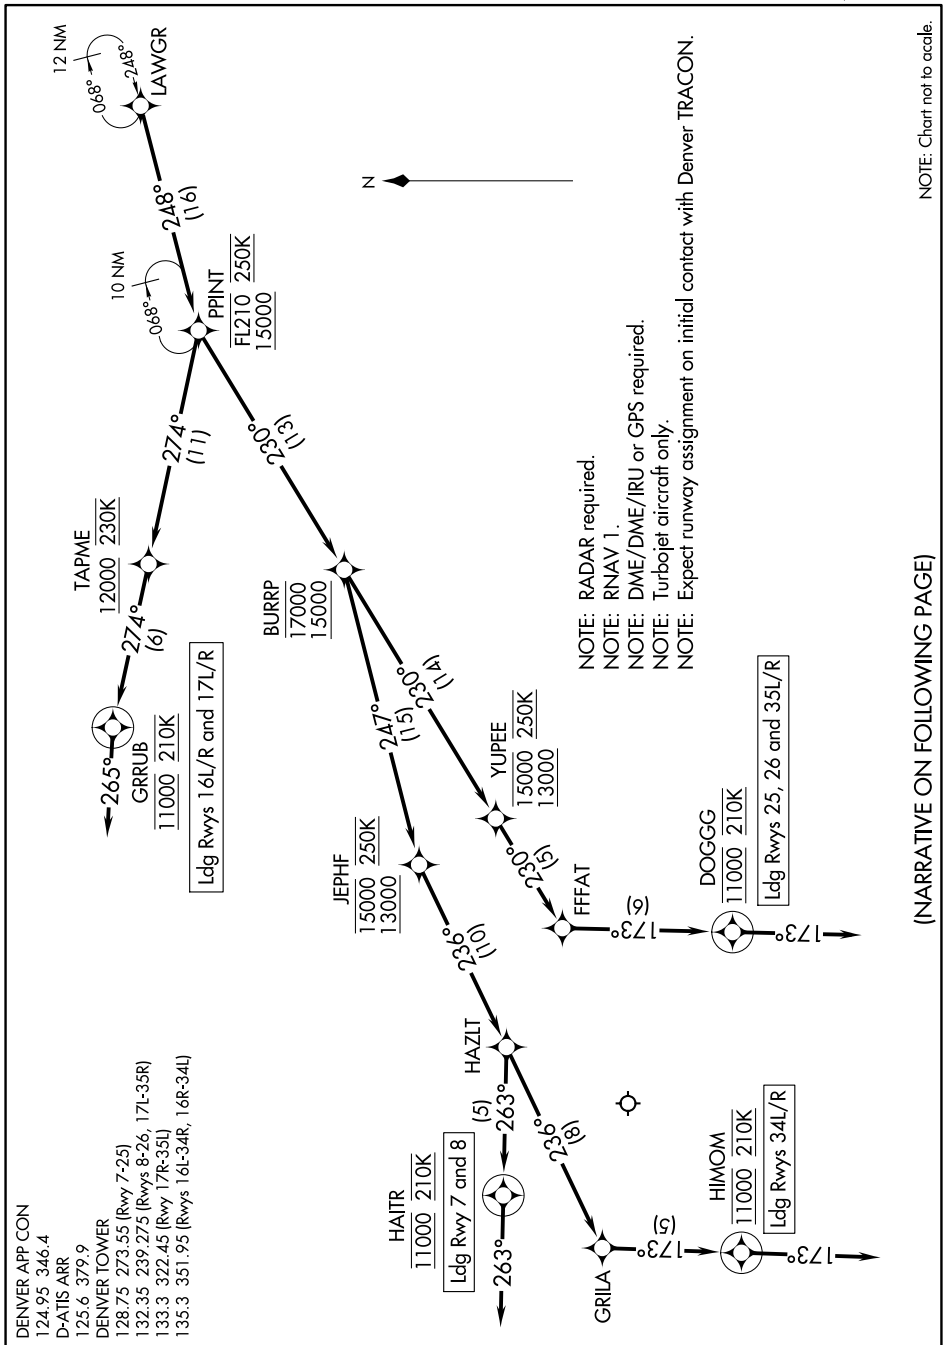

LAWGR ONE ARRIVAL (RNAV) Arrival Routes

SW-1, 10 SEP 2020 to 08 OCT 2020

(NARRATIVE ON FOLLOWING PAGE)

NOTE: Chart not to scale.

SW-1, 10 SEP 2020 to 08 OCT 2020

LAWGR ONE ARRIVAL (RNAV) Arrival Routes