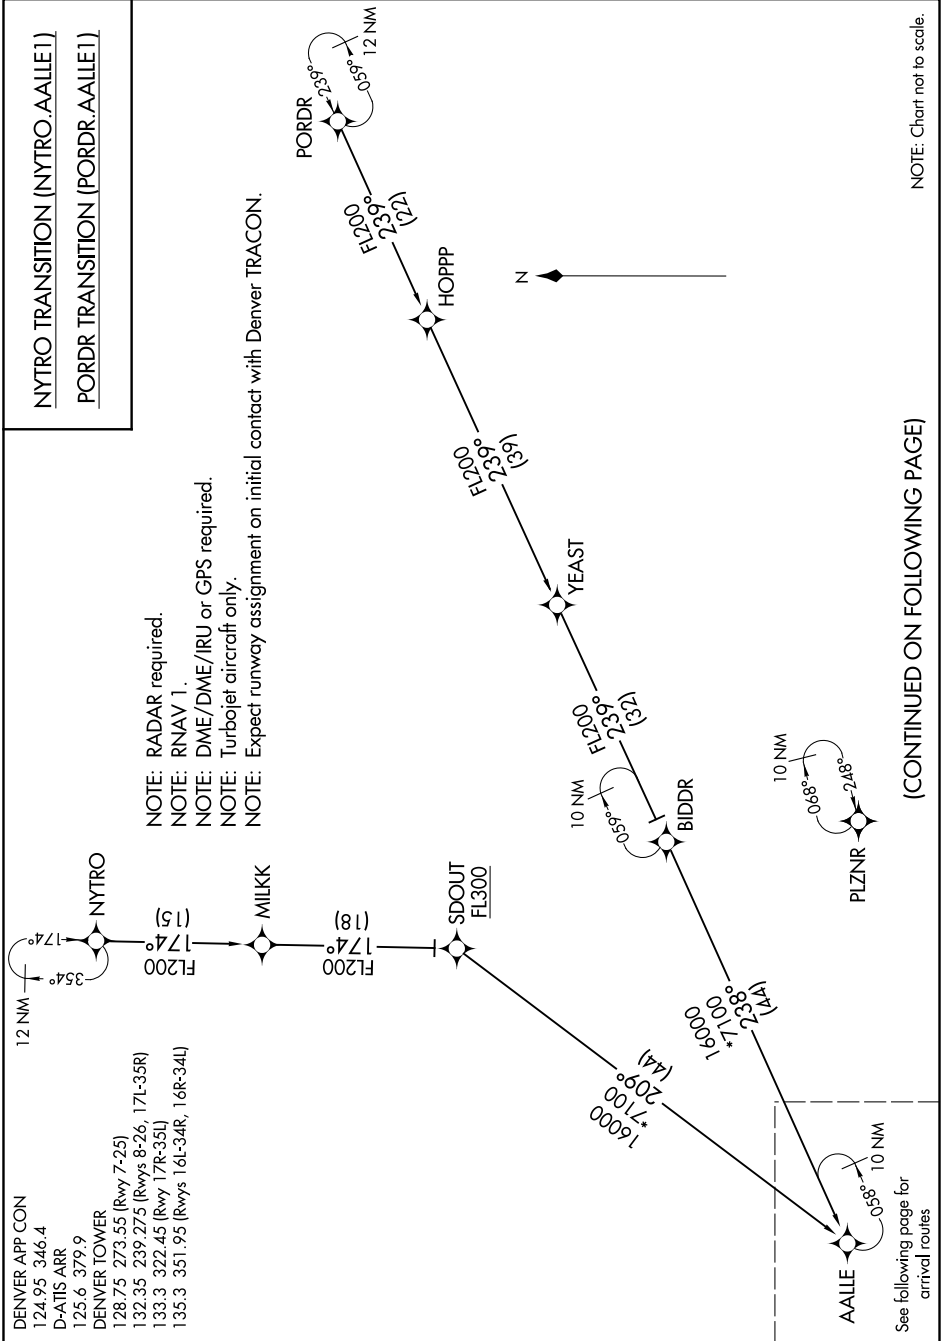

AALLE ONE ARRIVAL (RNAV) Transition Routes

SW-1, 10 SEP 2020 to 08 OCT 2020

AALLE ONE ARRIVAL (RNAV) Transition Routes

SW-1, 10 SEP 2020 to 08 OCT 2020