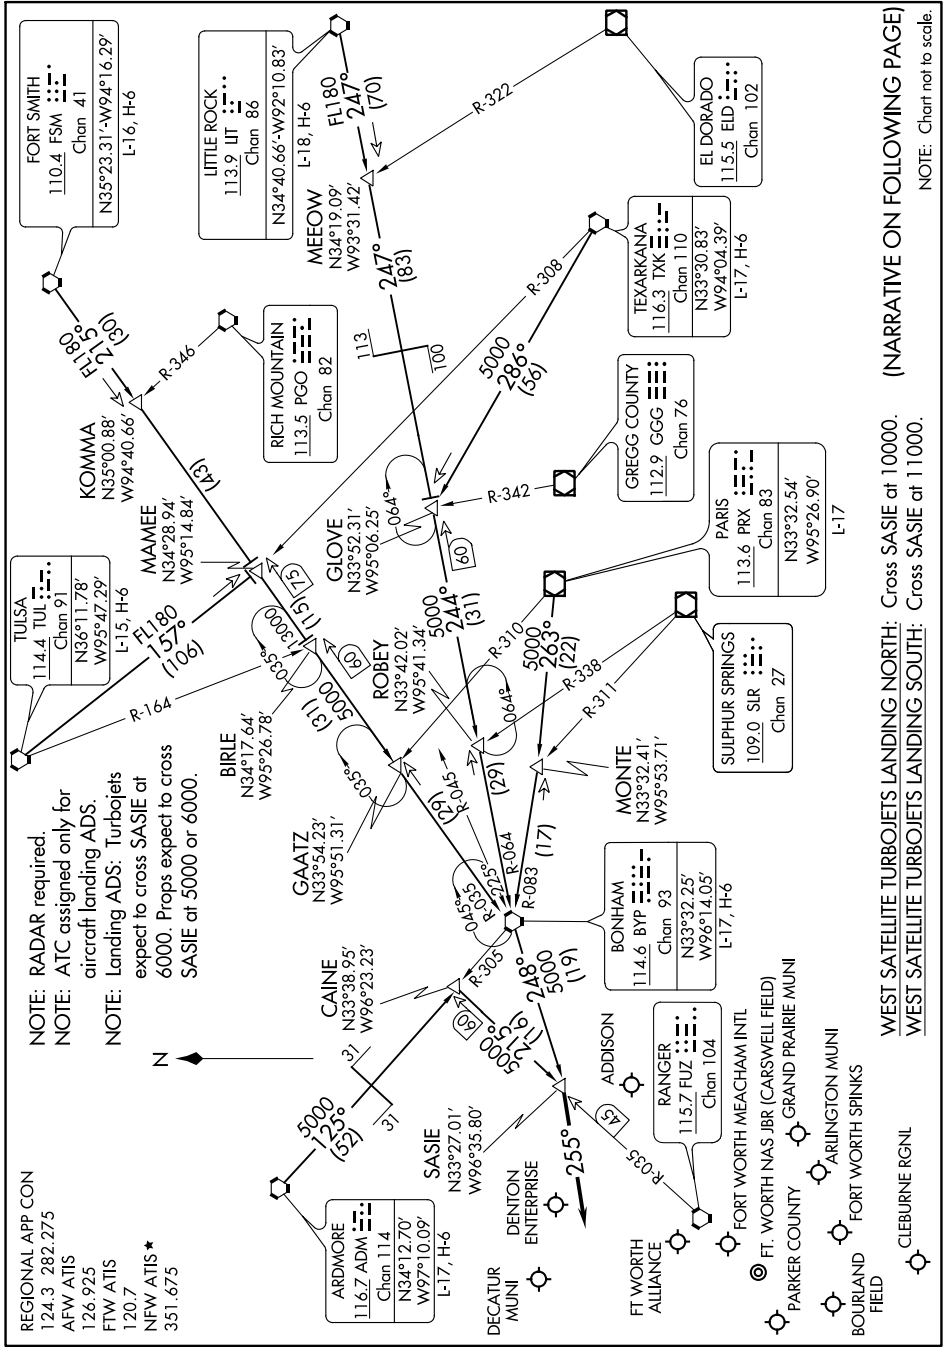

SC-2, 10 SEP 2020 to 08 OCT 2020

(NARRATIVE ON FOLLOWING PAGE)

NOTE: Chart not to scale.

WEST SATELLITE TURBOJETS LANDING NORTH: Cross SASIE at 10000.
WEST SATELLITE TURBOJETS LANDING SOUTH: Cross SASIE at 11000.

SC-2, 10 SEP 2020 to 08 OCT 2020