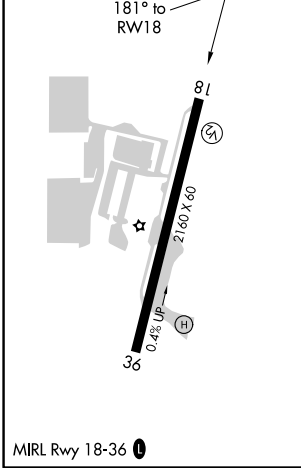

APP CRS **181°**
 Rwy Idg **2160**
 TDZE **708**
 Apt Elev **708**

GPS RWY 18
 FALLBROOK COMMUNITY AIRPARK (L18)

NA Circling NA west of Rwy 18-36. Obtain local altimeter setting on CTAF; when not received, use MCAS Miramar altimeter setting minimums.

MISSED APPROACH: Climbing left turn to 5000 direct ROBNN WP and hold.

AWOS-3P **118.425** SOCIAL APP CON **127.3 323.0** CTAF **123.05 0**

ELEV **708** TDZE **708**

CATEGORY	A	B	C	D
S-18	1260-1	552 (600-1)		NA
CIRCLING	1260-1	552 (600-1)		NA
MCAS MIRAMAR ALTIMETER SETTING MINIMUMS				
S-18	1360-1	652 (700-1)		NA
CIRCLING	1360-1	652 (700-1)		NA