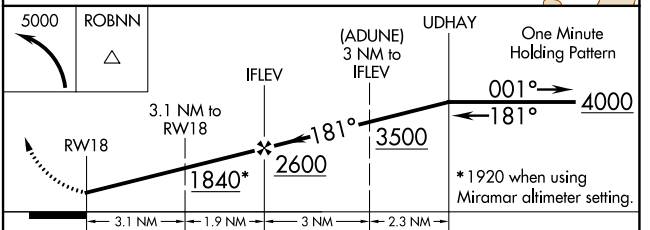

APP CRS **181°**
 Rwy Idg **2160**
 TDZE **708**
 Apt Elev **708**

GPS RWY 18
 FALLBROOK COMMUNITY AIRPARK (L18)

NA Circling NA west of Rwy 18-36. Obtain local altimeter setting on CTAF; when not received, use MCAS Miramar altimeter setting minimums.

MISSED APPROACH: Climbing left turn to 5000 direct ROBNN WP and hold.

AWOS-3P **118.425** SOCIAL APP CON **127.3 323.0** CTAF **123.05 0**

ELEV **708** TDZE **708**

CATEGORY	A	B	C	D
S-18	1260-1	552 (600-1)		NA
CIRCLING	1260-1	552 (600-1)		NA
MCAS MIRAMAR ALTIMETER SETTING MINIMUMS				
S-18	1360-1	652 (700-1)		NA
CIRCLING	1360-1	652 (700-1)		NA