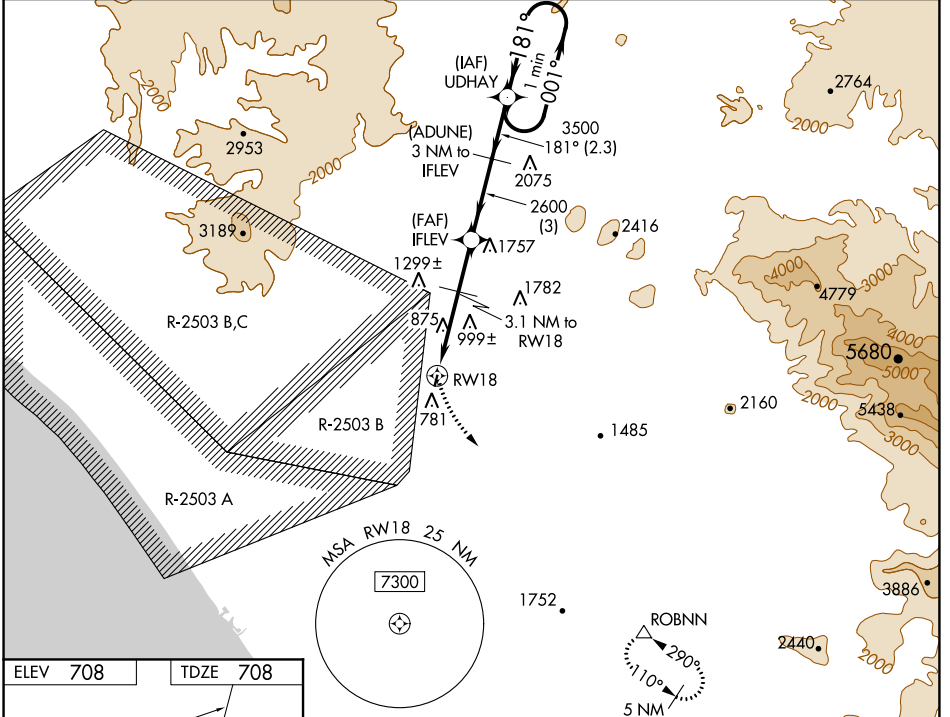

APP CRS **181°**
 Rwy Idg **2160**
 TDZE **708**
 Apt Elev **708**

GPS RWY 18
 FALLBROOK COMMUNITY AIRPARK (L18)

NA Circling NA west of Rwy 18-36. Obtain local altimeter setting on CTAF; when not received, use MCAS Miramar altimeter setting minimums.

MISSED APPROACH: Climbing left turn to 5000 direct ROBNN WP and hold.

AWOS-3P **118.425** SOCIAL APP CON **127.3 323.0** CTAF **123.05 0**

ELEV **708** TDZE **708**

CATEGORY	A	B	C	D
S-18	1260-1	552 (600-1)		NA
CIRCLING	1260-1	552 (600-1)		NA
MCAS MIRAMAR ALTIMETER SETTING MINIMUMS				
S-18	1360-1	652 (700-1)		NA
CIRCLING	1360-1	652 (700-1)		NA

SW-3, 10 SEP 2020 to 08 OCT 2020

SW-3, 10 SEP 2020 to 08 OCT 2020