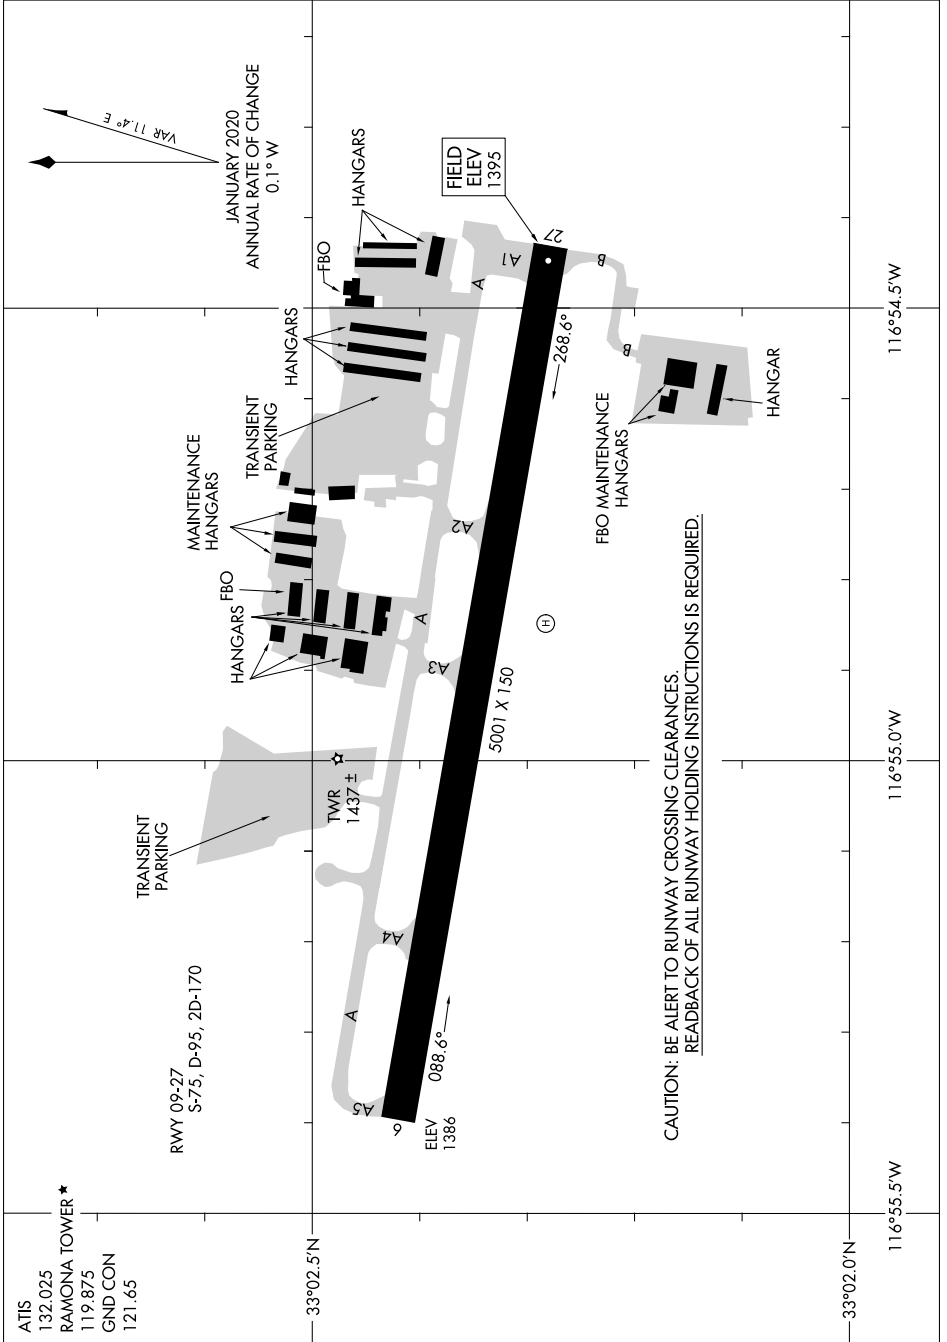

# AIRPORT DIAGRAM

AL-6667 (FAA)

RAMONA (RNM)  
RAMONA, CALIFORNIA

SW-3, 10 SEP 2020 to 08 OCT 2020

SW-3, 10 SEP 2020 to 08 OCT 2020

# AIRPORT DIAGRAM

RAMONA, CALIFORNIA  
RAMONA (RNM)