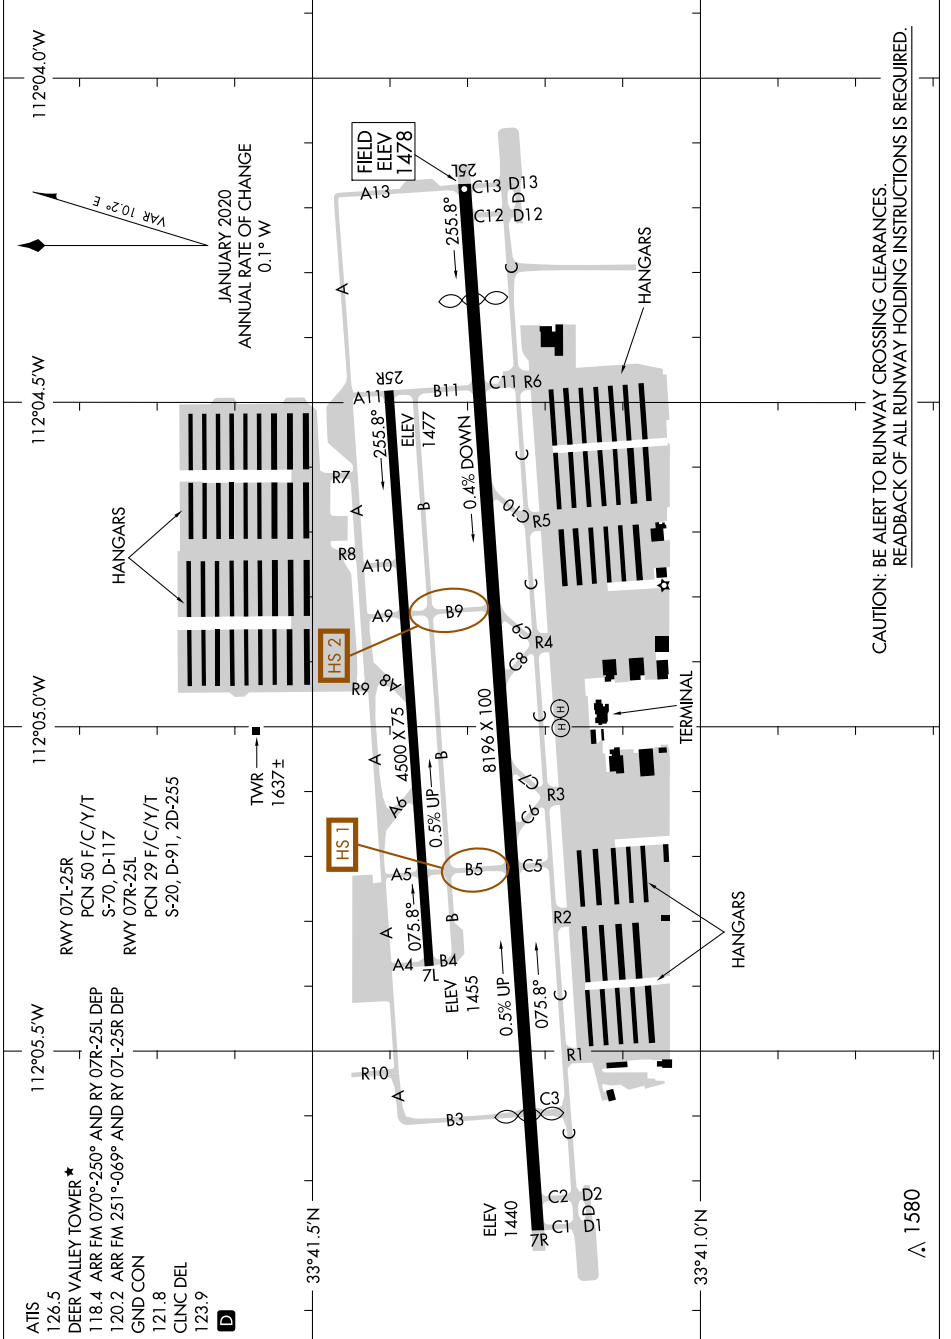

AIRPORT DIAGRAM

AL-6646 (FAA)

PHOENIX DEER VALLEY (DVT)
PHOENIX, ARIZONA

SW-4, 10 SEP 2020 to 08 OCT 2020

CAUTION: BE ALERT TO RUNWAY CROSSING CLEARANCES.
READBACK OF ALL RUNWAY HOLDING INSTRUCTIONS IS REQUIRED.

SW-4, 10 SEP 2020 to 08 OCT 2020

AIRPORT DIAGRAM

PHOENIX, ARIZONA
PHOENIX DEER VALLEY (DVT)

1580