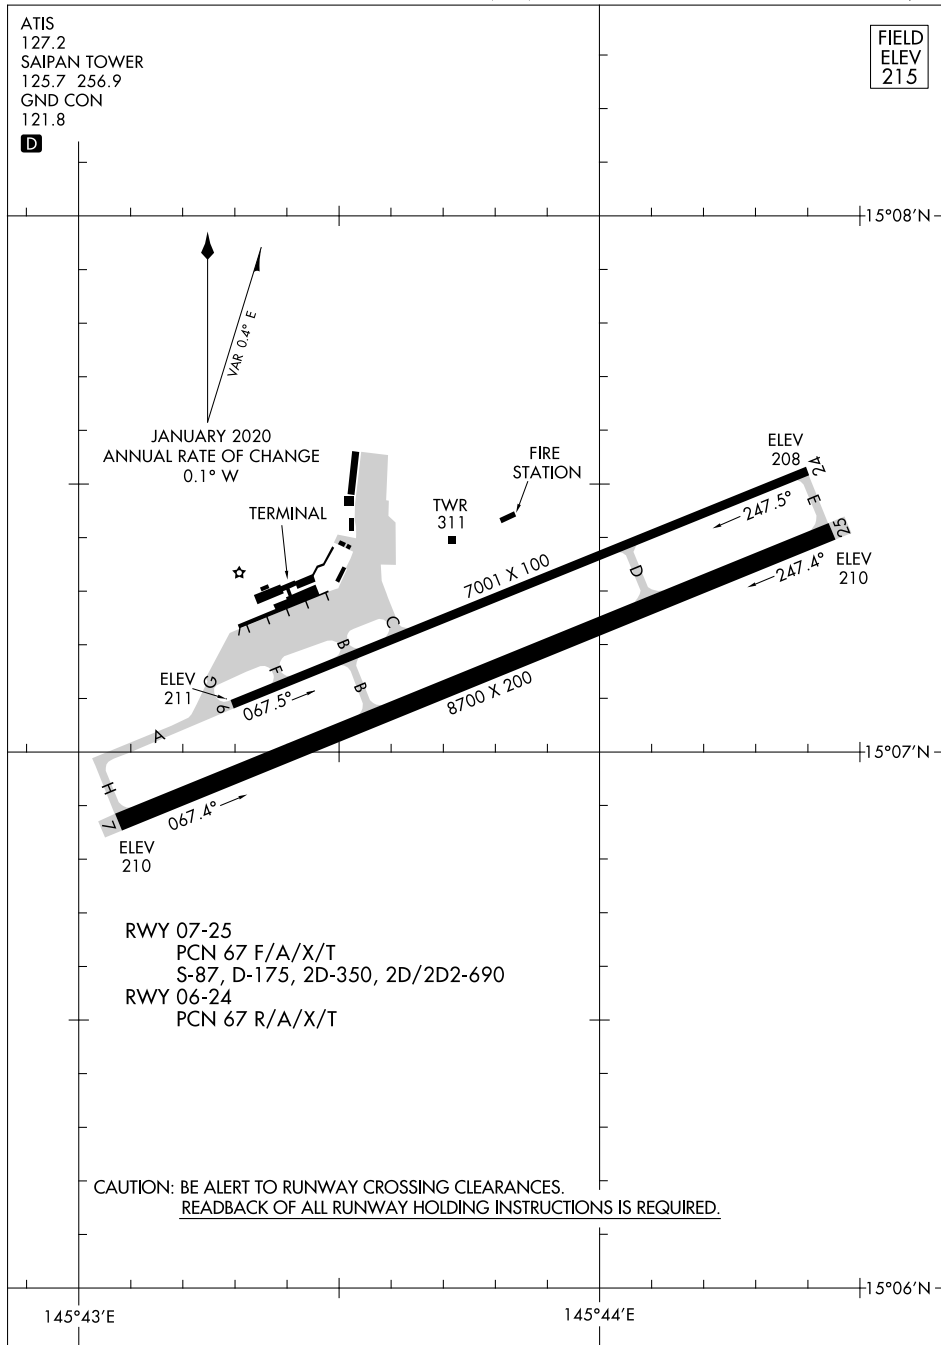

AIRPORT DIAGRAM

FRANCISCO C ADA/SAIPAN INTL (GSN)(PGSN)
AL-6293 (FAA)
SAIPAN ISLAND, CQ

ATIS
127.2
SAIPAN TOWER
125.7 256.9
GND CON
121.8

FIELD
ELEV
215

D

PAC: 10 SEP 2020 to 05 NOV 2020

PAC: 10 SEP 2020 to 05 NOV 2020

RWY 07-25
PCN 67 F/A/X/T
S-87, D-175, 2D-350, 2D/2D2-690
RWY 06-24
PCN 67 R/A/X/T

CAUTION: BE ALERT TO RUNWAY CROSSING CLEARANCES.
REDBACK OF ALL RUNWAY HOLDING INSTRUCTIONS IS REQUIRED.

AIRPORT DIAGRAM