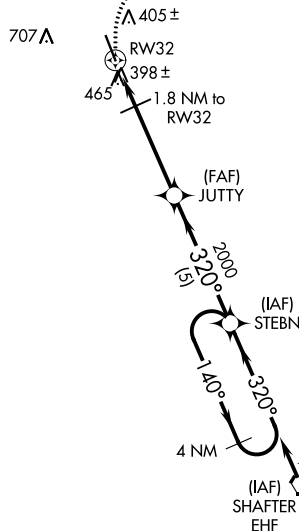

APP CRS **320°**
 Rwy Idg **5659**
 TDZE **313**
 Apt Elev **314**

GPS RWY 32
 DELANO MUNI (DLO)

⚠ NA Circling not authorized Southwest of Rwy 14-32. MISSED APPROACH: Climbing right turn to 3000 direct TTE VOR/DME and hold.

AWOS-3P
119.55

BAKERSFIELD APP CON ★
118.9

UNICOM
122.8 (CTAF) 0

NoPT for arrivals EHF VORTAC
 airway radials 123 CW 196

ELEV 314 **D** TDZE 313

MIRL Rwy 14-32 **0**
 REIL Rwys 14 and 32

CATEGORY	A	B	C	D
S-32	720-1 407 (500-1)		720-1¼ 407 (500-1¼)	
CIRCLING	760-1 446 (500-1)	780-1 466 (500-1)	780-1½ 466 (500-1½)	880-2 566 (600-2)

SW-3, 10 SEP 2020 to 08 OCT 2020

SW-3, 10 SEP 2020 to 08 OCT 2020