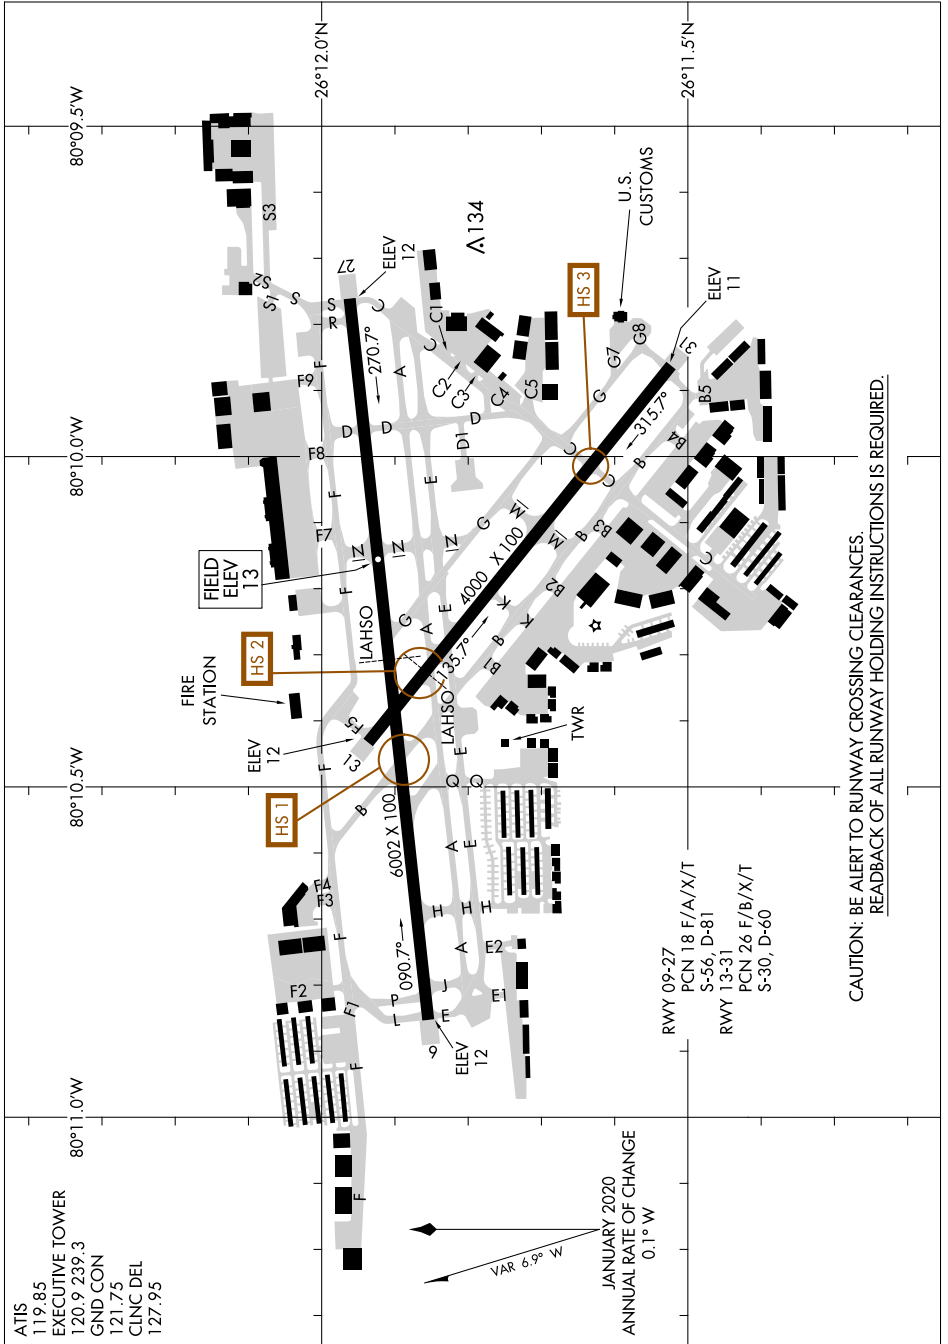

# AIRPORT DIAGRAM

AL-5942 (FAA)

FORT LAUDERDALE EXECUTIVE (F<sup>X</sup>E)  
FORT LAUDERDALE, FLORIDA

SE-3, 10 SEP 2020 to 08 OCT 2020

CAUTION: BE ALERT TO RUNWAY CROSSING CLEARANCES  
READBACK OF ALL RUNWAY HOLDING INSTRUCTIONS IS REQUIRED.

ATIS 119.85  
 EXECUTIVE TOWER 120.9 239.3  
 GND CON 121.75  
 CLNC DEL 127.95