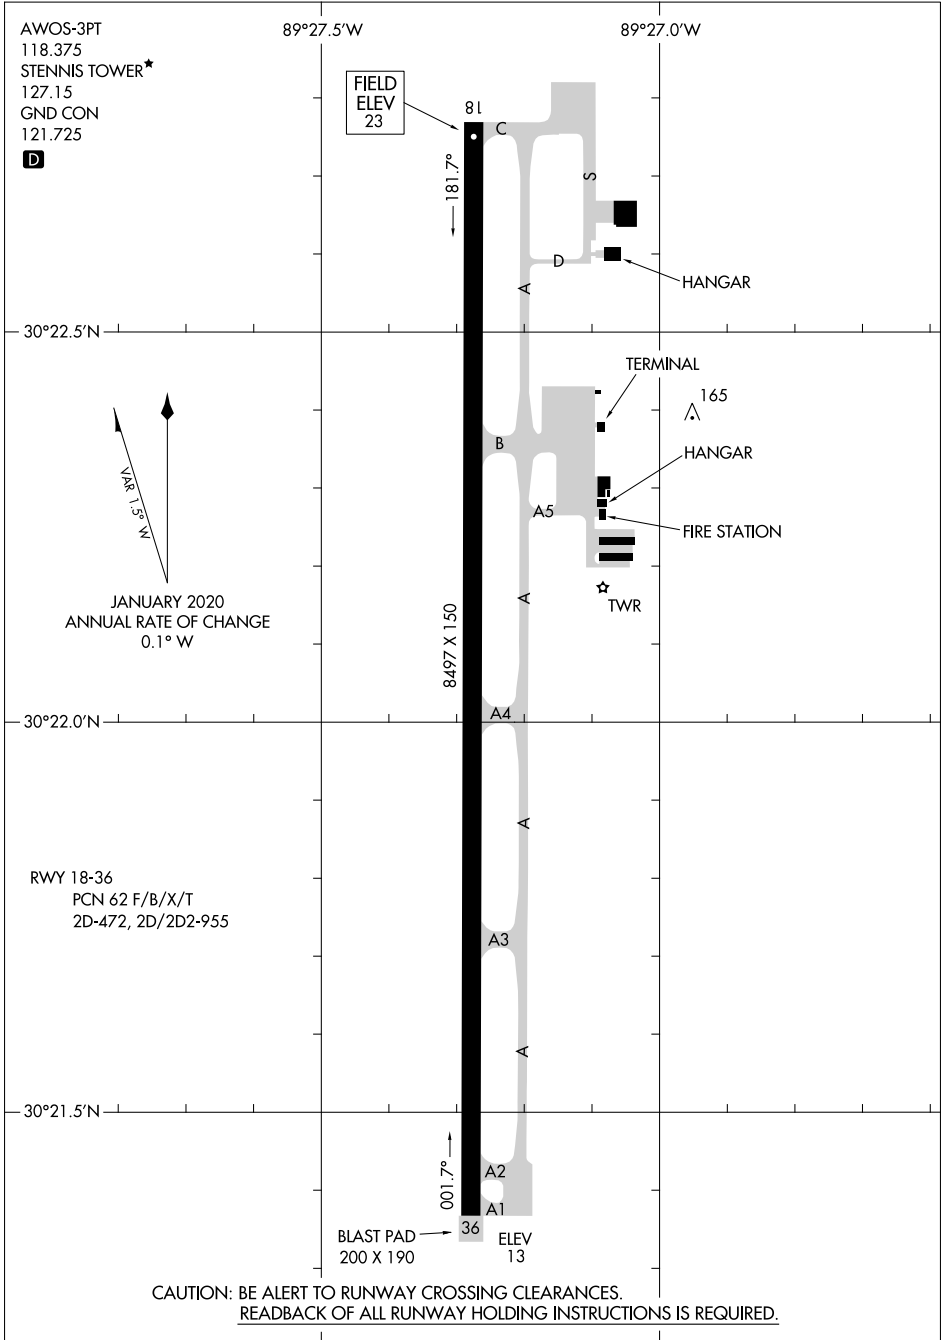

AIRPORT DIAGRAM

AL-5860 (FAA)

STENNIS INTL (HSA)
BAY ST LOUIS, MISSISSIPPI

SC-4, 10 SEP 2020 to 08 OCT 2020

SC-4, 10 SEP 2020 to 08 OCT 2020

AIRPORT DIAGRAM

BAY ST LOUIS, MISSISSIPPI
STENNIS INTL (HSA)