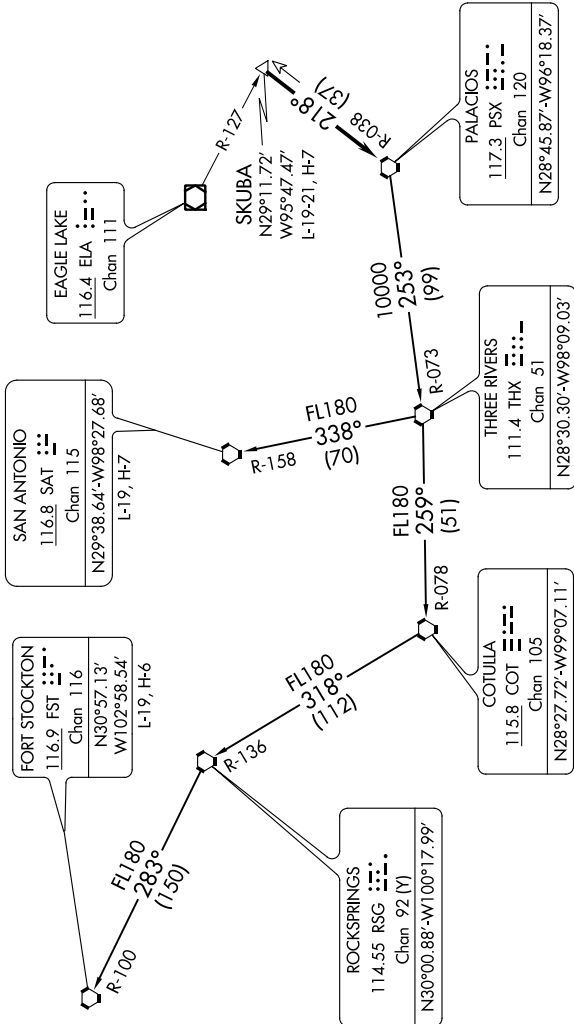

PALACIOS ONE DEPARTURE

SC-5, 10 SEP 2020 to 08 OCT 2020

**TOP ALTITUDE:
ASSIGNED BY ATC**

TAKEOFF MINIMUMS
Rwy 14: 300'-1 or standard with a minimum climb of 420' per NM to 300.
Rwy 32: Standard.

CTAF
122.8
HOUSTON DEP CON
134.45 281.4

(NARRATIVE ON FOLLOWING PAGE)

SC-5, 10 SEP 2020 to 08 OCT 2020

PALACIOS ONE DEPARTURE

NOTE: RADAR required.
NOTE: Chart not to scale.