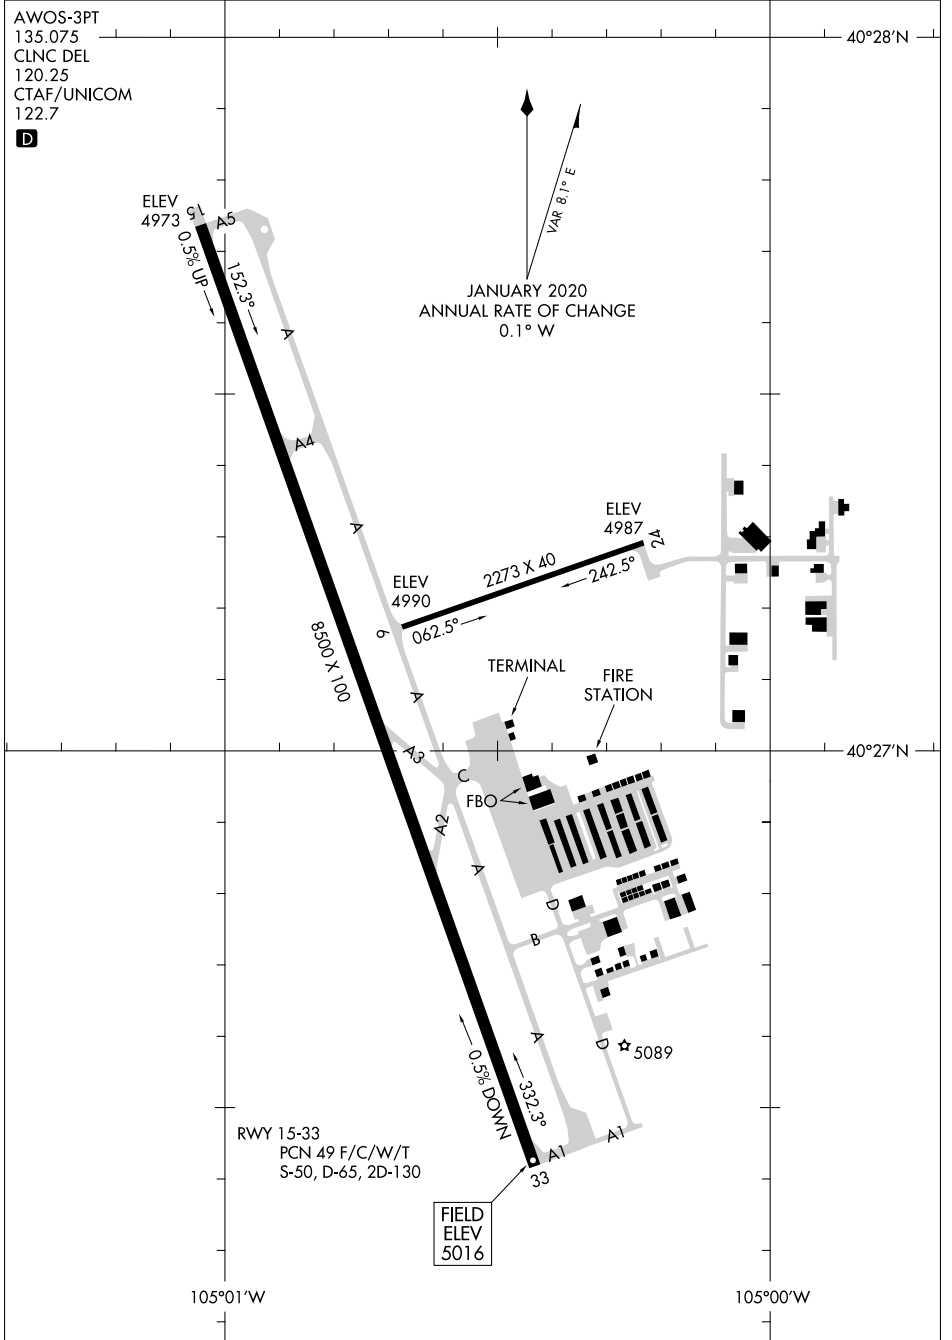

AIRPORT DIAGRAM

AL-5677 (FAA)

NORTHERN COLORADO RGNL (F/NL)
FORT COLLINS/LOVELAND, COLORADO

AWOS-3PT
135.075
CLNC DEL
120.25
CTAF/UNICOM
122.7

JANUARY 2020
ANNUAL RATE OF CHANGE
0.1° W

SW-1, 10 SEP 2020 to 08 OCT 2020

SW-1, 10 SEP 2020 to 08 OCT 2020

AIRPORT DIAGRAM

FORT COLLINS/LOVELAND, COLORADO
NORTHERN COLORADO RGNL (F/NL)