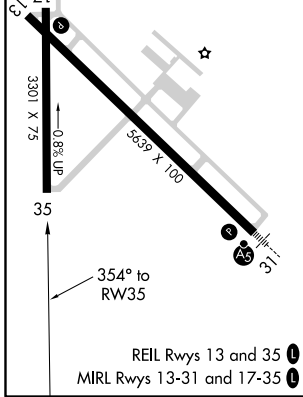

APP CRS	Rwy Idg	3301
354°	TDZE	1182
	Apt Elev	1183

RNAV (GPS) RWY 35

FERGUS FALLS MUNI-EINAR MICKELSON FIELD (F'FM)

▼ DME/DME RNP-0.3 NA. When local altimeter setting not received, use Wheaton altimeter setting and increase all MDA 120 feet and LNAV Cat C visibility ¼ mile, Circling Cat C ½ mile. VDP NA when using Wheaton altimeter setting.

▲ MISSED APPROACH: Climb to 3000 direct WABIV and via track 326° to PANIC and hold.

AWOS-3 110.4	MINNEAPOLIS CENTER 126.1 269.2	UNICOM 122.8 (CTAF) 0
------------------------	------------------------------------------	---------------------------------