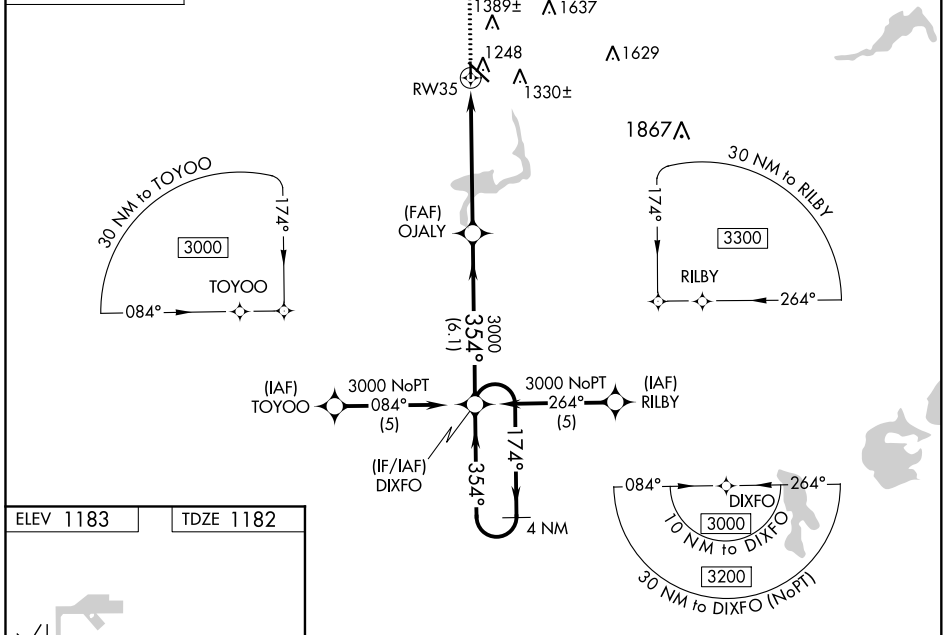

APP CRS	Rwy Idg	3301
354°	TDZE	1182
	Apt Elev	1183

RNAV (GPS) RWY 35

FERGUS FALLS MUNI-EINAR MICKELSON FIELD (F'FM)

▼ DME/DME RNP-0.3 NA. When local altimeter setting not received, use Wheaton altimeter setting and increase all MDA 120 feet and LNAV Cat C visibility ¼ mile, Circling Cat C ½ mile. VDP NA when using Wheaton altimeter setting.

▲ MISSED APPROACH: Climb to 3000 direct WABIV and via track 326° to PANIC and hold.

AWOS-3 110.4	MINNEAPOLIS CENTER 126.1 269.2	UNICOM 122.8 (CTAF) 0
------------------------	------------------------------------------	---------------------------------

CATEGORY	A	B	C	D
LNAV MDA	1500-1 318 (400-1)			NA
CIRCLING	1640-1 457 (500-1)	1740-1 557 (600-1)	1740-1½ 557 (600-1½)	NA

NC-1, 10 SEP 2020 to 08 OCT 2020

NC-1, 10 SEP 2020 to 08 OCT 2020