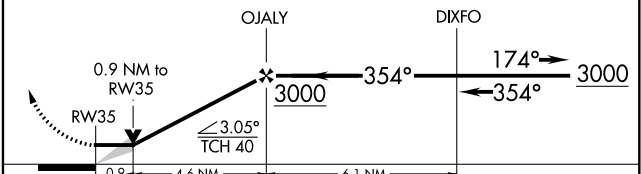

APP CRS	Rwy Idg	3301
354°	TDZE	1182
	Apt Elev	1183

RNAV (GPS) RWY 35

FERGUS FALLS MUNI-EINAR MICKELSON FIELD (F'FM)

▼ DME/DME RNP-0.3 NA. When local altimeter setting not received, use Wheaton altimeter setting and increase all MDA 120 feet and LNAV Cat C visibility ¼ mile, Circling Cat C ½ mile. VDP NA when using Wheaton altimeter setting.

▲ MISSED APPROACH: Climb to 3000 direct WABIV and via track 326° to PANIC and hold.

AWOS-3 110.4	MINNEAPOLIS CENTER 126.1 269.2	UNICOM 122.8 (CTAF) 0
------------------------	------------------------------------------	---------------------------------