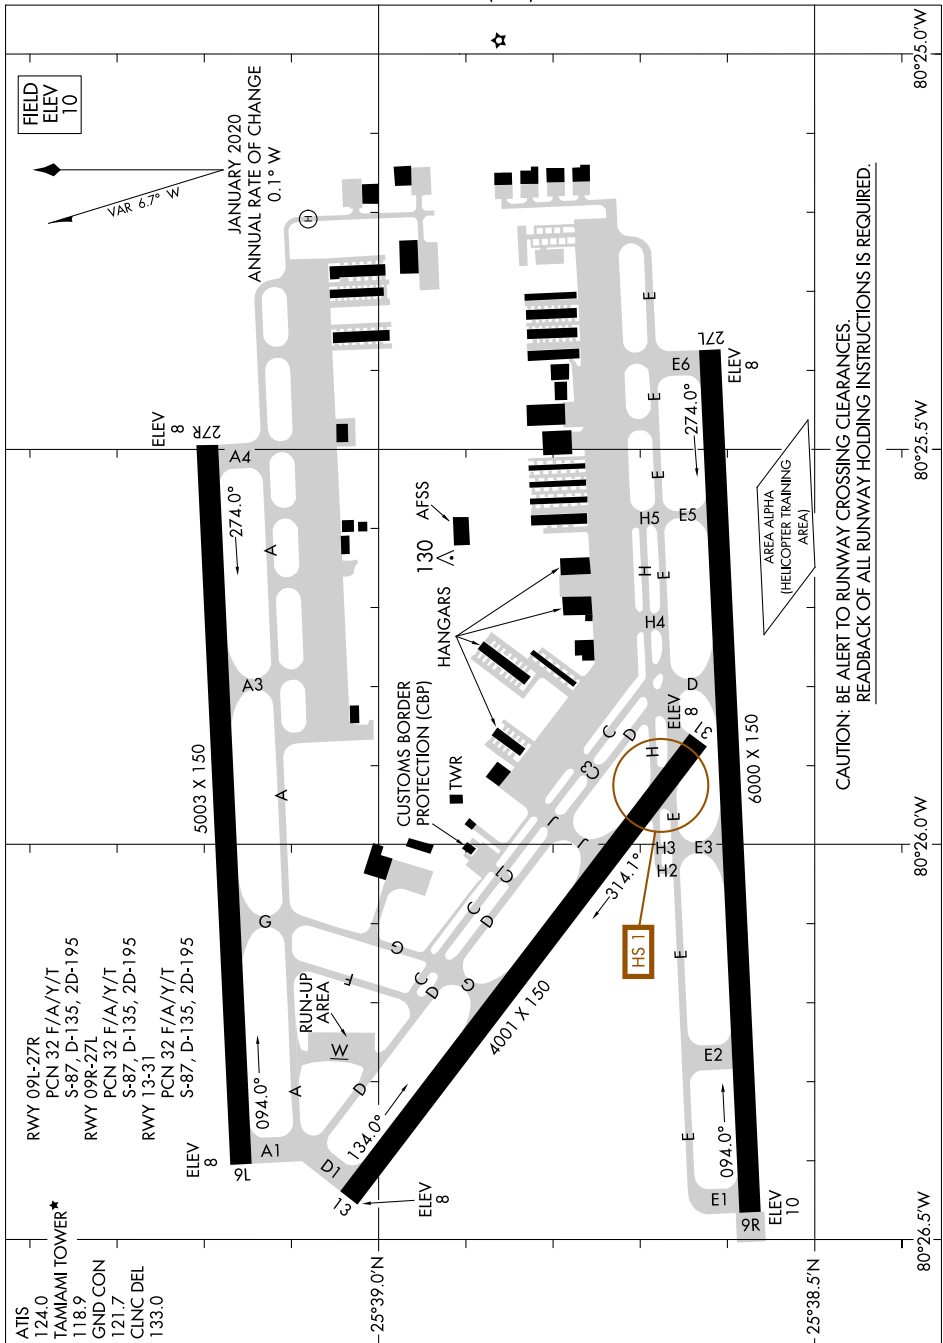

# AIRPORT DIAGRAM

AL-5349 (FAA)

MIAMI EXECUTIVE (TMB)

MIAMI, FLORIDA

SE-3, 10 SEP 2020 to 08 OCT 2020

FIELD ELEV 10

JANUARY 2020 ANNUAL RATE OF CHANGE 0.1° W

CAUTION: BE ALERT TO RUNWAY CROSSING CLEARANCES. READBACK OF ALL RUNWAY HOLDING INSTRUCTIONS IS REQUIRED.

SE-3, 10 SEP 2020 to 08 OCT 2020

# AIRPORT DIAGRAM

MIAMI, FLORIDA  
MIAMI EXECUTIVE (TMB)