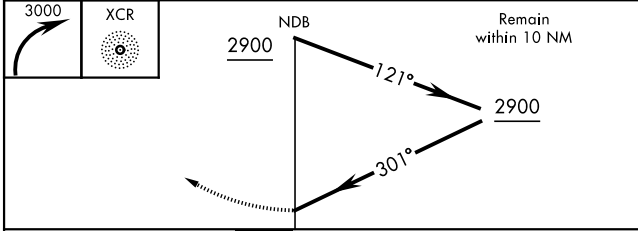

CAMP RIPLEY, MINNESOTA

NDB RWY 31

RAY S. MILLER AAF (KRYM)

NDB XCR 404	APCH CRS 301°	Rwy Idg THRE 1146 Arprt Elev 1150	AL-5226 [USA]
-----------------------	-------------------------	---	---------------

<p>▼ *When ALS inop, increase CAT CD vis to 2 miles.</p> <p>▲ NA</p>	<p>MALSF</p>	<p>MISSED APPROACH: Climbing right turn to 3000 in XCR NDB holding pattern.</p>
--	--------------	---

MINNEAPOLIS CENTER 118.05 239.0	MILLER TOWER ★ 126.2 0 254.4 46.7	CLNC DEL 126.2
---	---	--------------------------

CATEGORY	A	B	C	D
S-31	1860-1 714 (800-1)	1860-1 714 (800-1)	1860-1 714 (800-1)	2080-3 930 (1000-3)
CIRCLING	1860-1 710 (800-1)	1860-1 710 (800-1)	1860-2 710 (800-2)	2080-3 930 (1000-3)
LITTLE FALLS ALTIMETER SETTING MINIMUMS				
S-31*	1900-1 754 (800-1)	1900-1 754 (800-1)	1900-1 754 (800-1)	2120-3 970 (1000-3)
CIRCLING	1900-1 750 (800-1)	1900-1 750 (800-1)	1900-2 750 (800-2)	2120-3 970 (1000-3)