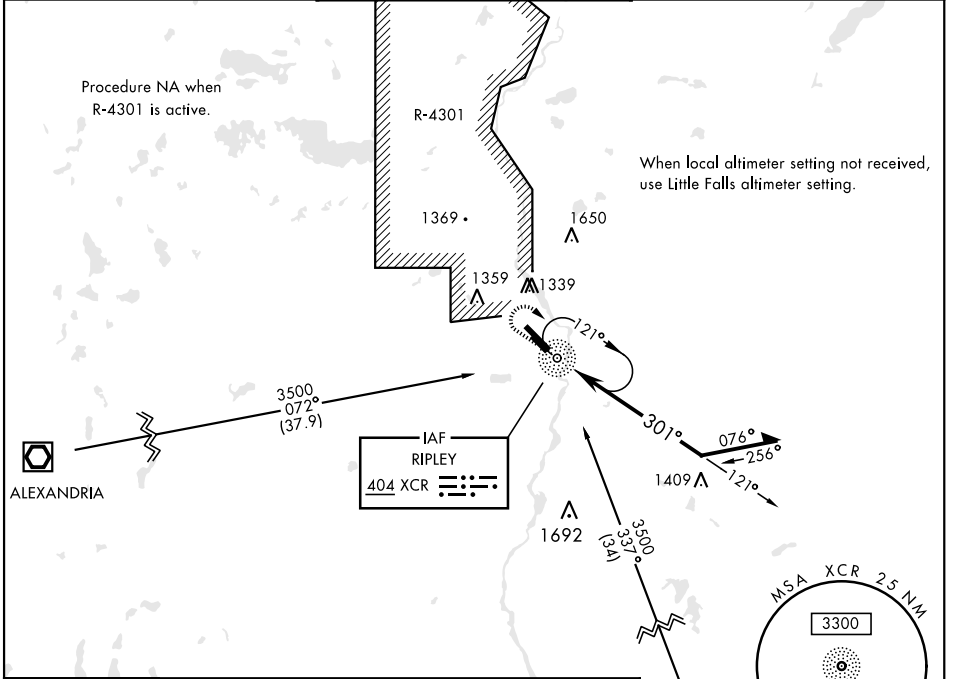

CAMP RIPLEY, MINNESOTA

NDB RWY 31

RAY S. MILLER AAF (KRYM)

NDB XCR 404	APCH CRS 301°	Rwy Idg THRE 1146 Arprt Elev 1150	AL-5226 [USA]
-----------------------	-------------------------	---	---------------

<p>▼ *When ALS inop, increase CAT CD vis to 2 miles.</p> <p>▲ NA</p>	<p>MALSF</p>	<p>MISSED APPROACH: Climbing right turn to 3000 in XCR NDB holding pattern.</p>
--	--------------	---

MINNEAPOLIS CENTER 118.05 239.0	MILLER TOWER ★ 126.2 0 254.4 46.7	CLNC DEL 126.2
---	---	--------------------------

CATEGORY	A	B	C	D
S-31	1860-1 714 (800-1)	1860-1 714 (800-1)	1860-1 714 (800-1)	2080-3 930 (1000-3)
CIRCLING	1860-1 710 (800-1)	1860-1 710 (800-1)	1860-2 710 (800-2)	2080-3 930 (1000-3)
LITTLE FALLS ALTIMETER SETTING MINIMUMS				
S-31*	1900-1 754 (800-1)	1900-1 754 (800-1)	1900-1 754 (800-1)	2120-3 970 (1000-3)
CIRCLING	1900-1 750 (800-1)	1900-1 750 (800-1)	1900-2 750 (800-2)	2120-3 970 (1000-3)

NC-1, 10 SEP 2020 to 08 OCT 2020

NC-1, 10 SEP 2020 to 08 OCT 2020

CAMP RIPLEY, MINNESOTA
Amdt 3 19JUL18

46° 05' N-94° 21' W

RAY S. MILLER AAF (KRYM)

NDB RWY 31