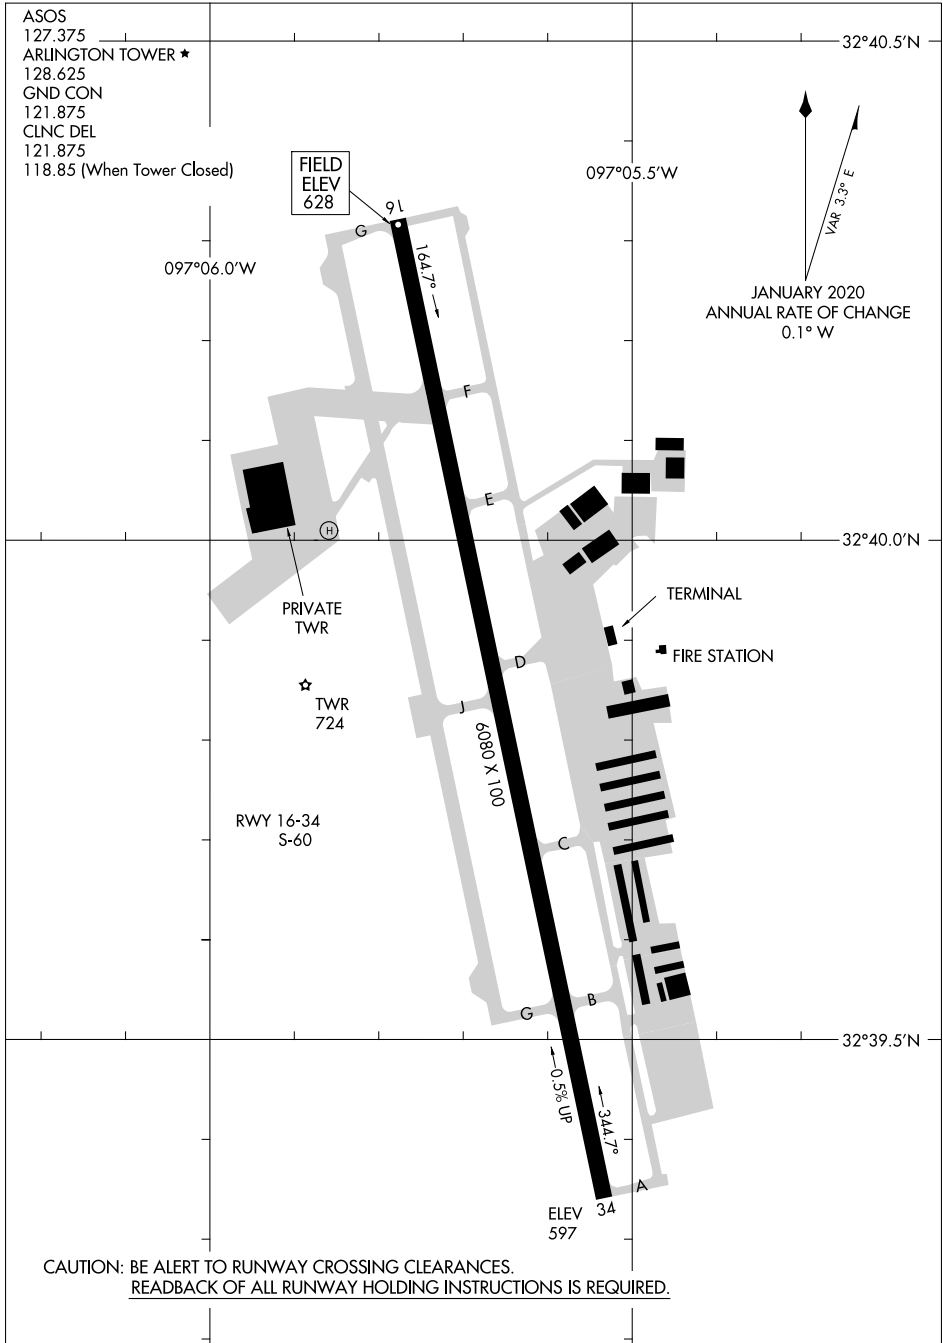

# AIRPORT DIAGRAM

AL-5189 (FAA)

ARLINGTON MUNI (GKY)  
ARLINGTON, TEXAS

SC-2, 10 SEP 2020 to 08 OCT 2020

SC-2, 10 SEP 2020 to 08 OCT 2020