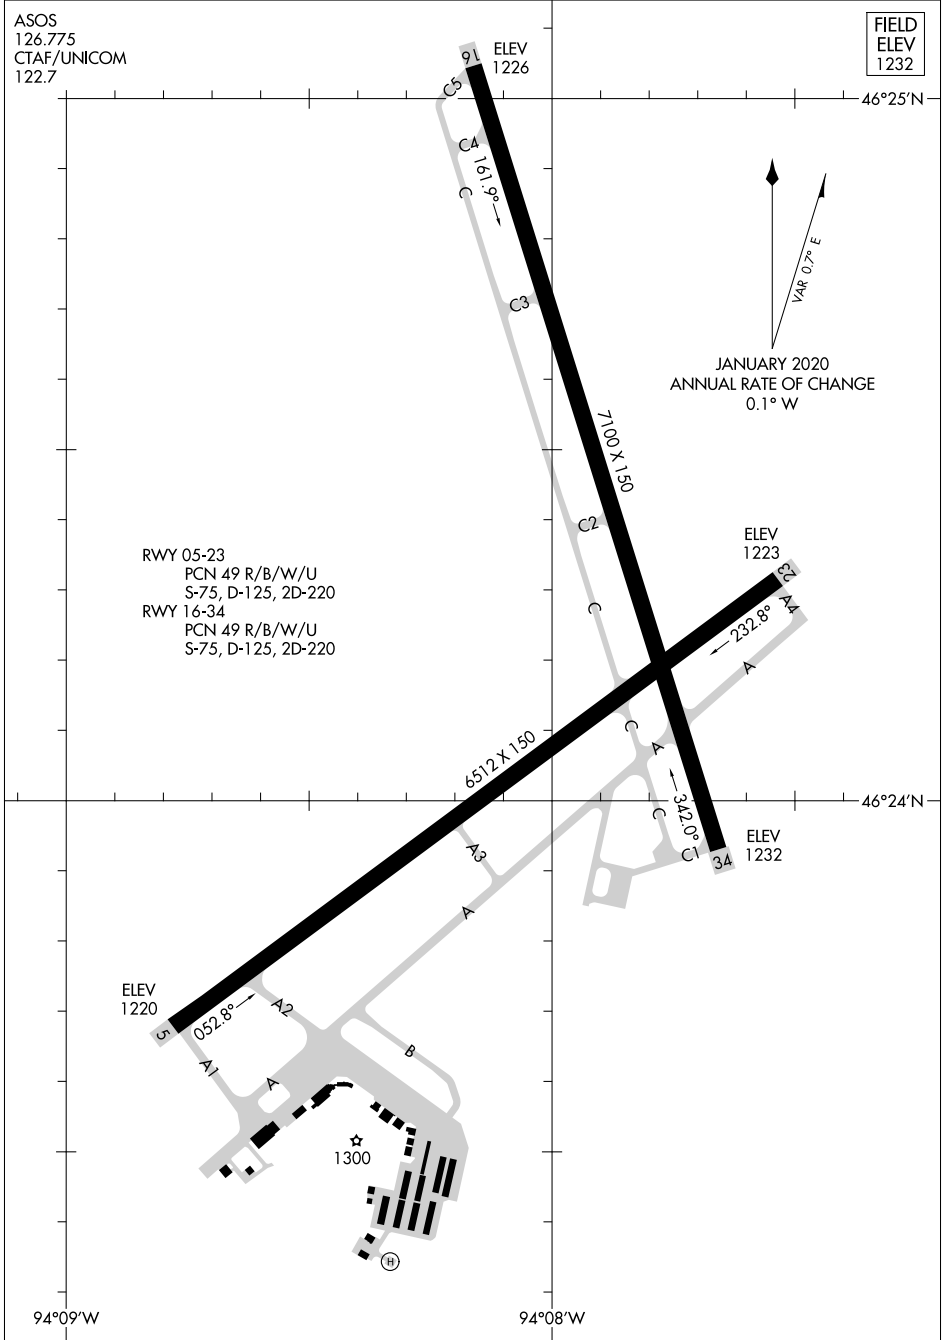

AIRPORT DIAGRAM

AL-5182 (FAA)

BRAINERD LAKES RGNL (B.R.D)
BRAINERD, MINNESOTA

ASOS
126.775
CTAF/UNICOM
122.7

FIELD
ELEV
1232

NC-1, 10 SEP 2020 to 08 OCT 2020

NC-1, 10 SEP 2020 to 08 OCT 2020

AIRPORT DIAGRAM

BRAINERD, MINNESOTA
BRAINERD LAKES RGNL (B.R.D)