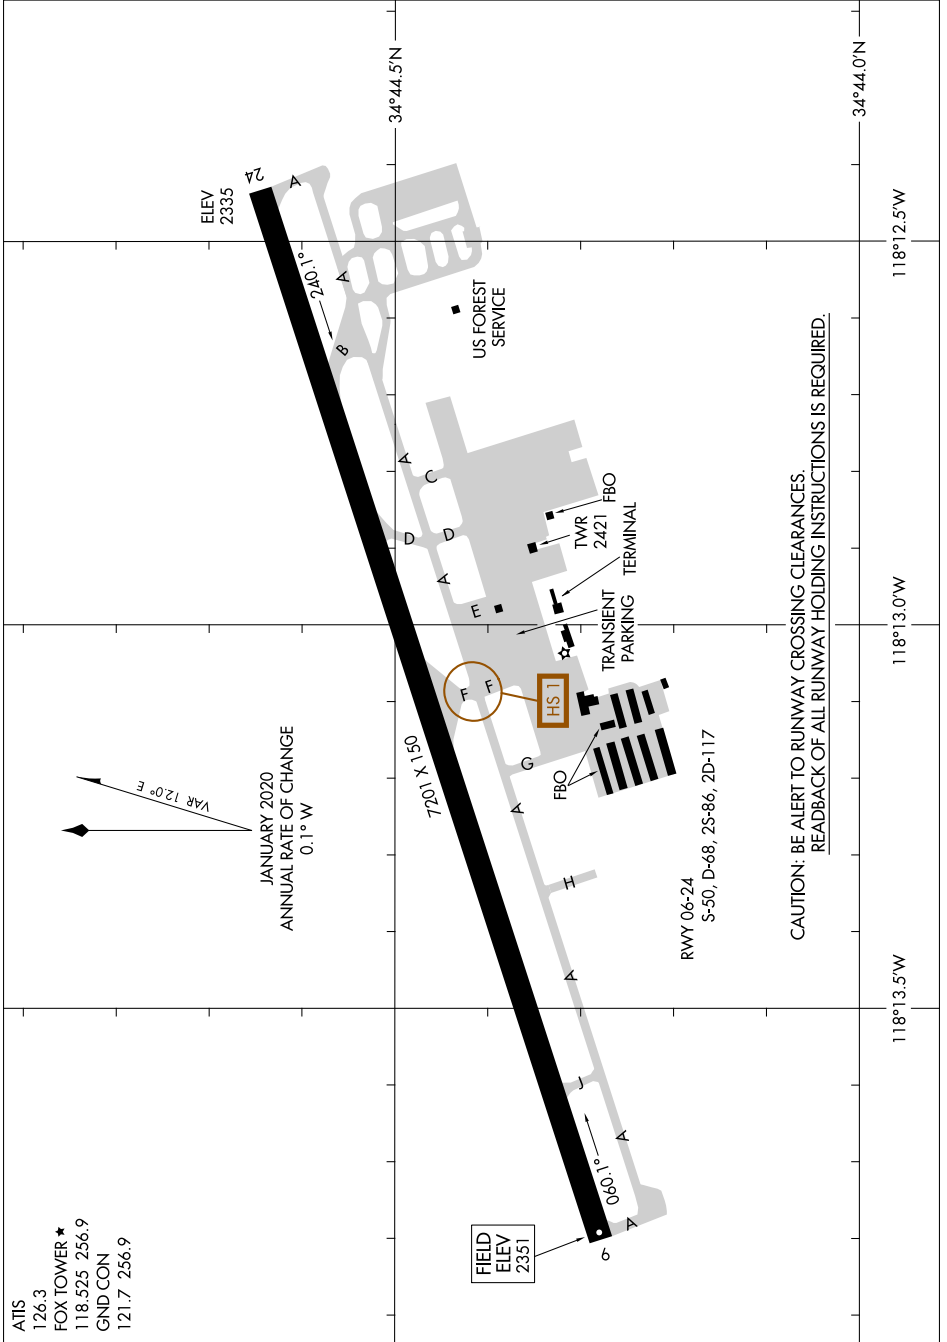

# AIRPORT DIAGRAM

AL-5065 (FAA)

GENERAL WM J FOX AIRFIELD (WJF)  
LANCASTER, CALIFORNIA

SW-3, 10 SEP 2020 to 08 OCT 2020

SW-3, 10 SEP 2020 to 08 OCT 2020

# AIRPORT DIAGRAM

LANCASTER, CALIFORNIA  
GENERAL WM J FOX AIRFIELD (WJF)