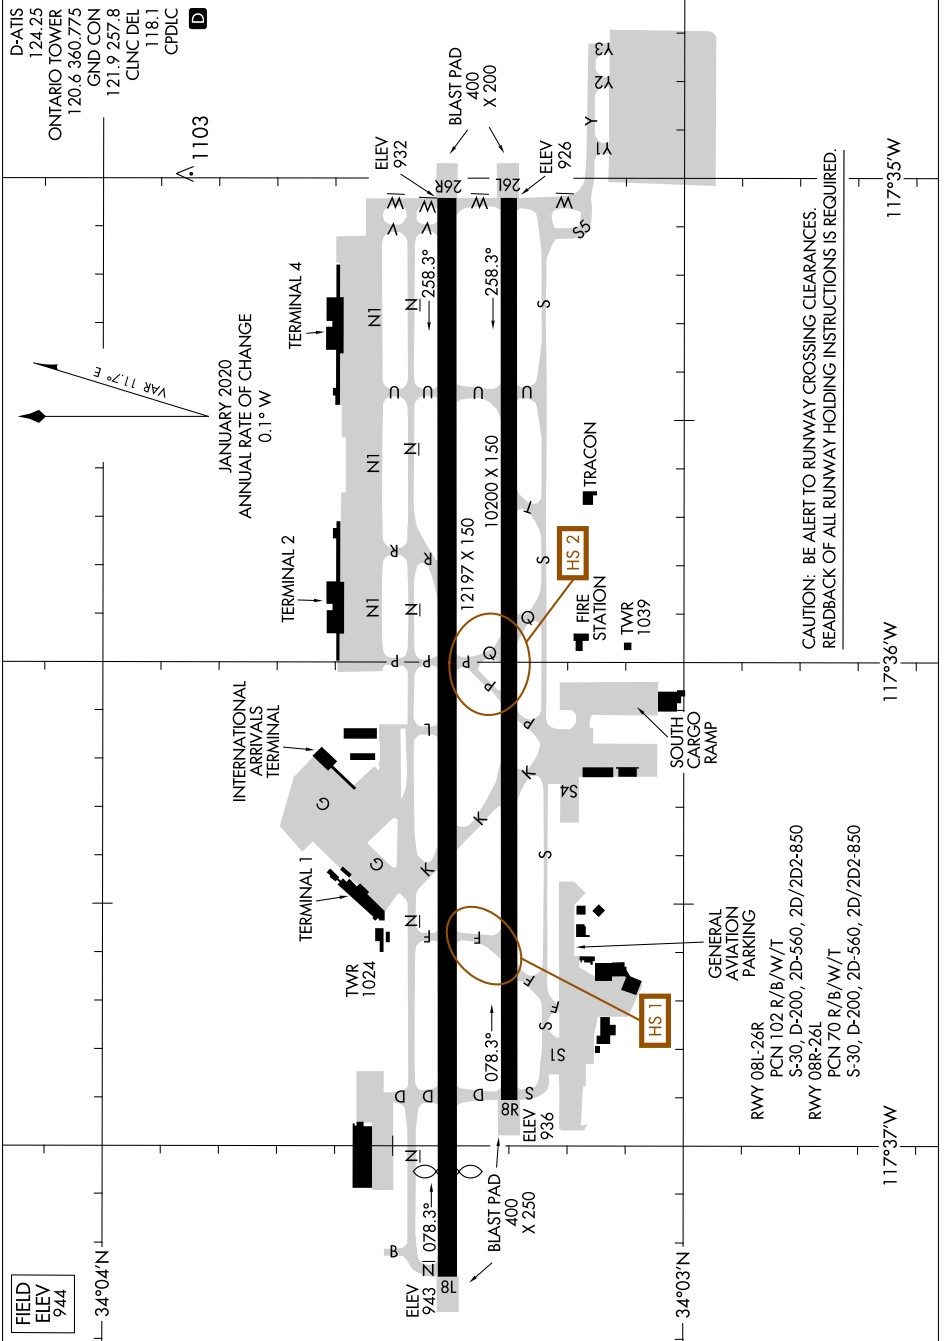

# AIRPORT DIAGRAM

AL-965 (FAA)

ONTARIO INTL (ONT)  
ONTARIO, CALIFORNIA

SW-3, 10 SEP 2020 to 08 OCT 2020

SW-3, 10 SEP 2020 to 08 OCT 2020

# AIRPORT DIAGRAM

ONTARIO, CALIFORNIA  
ONTARIO INTL (ONT)