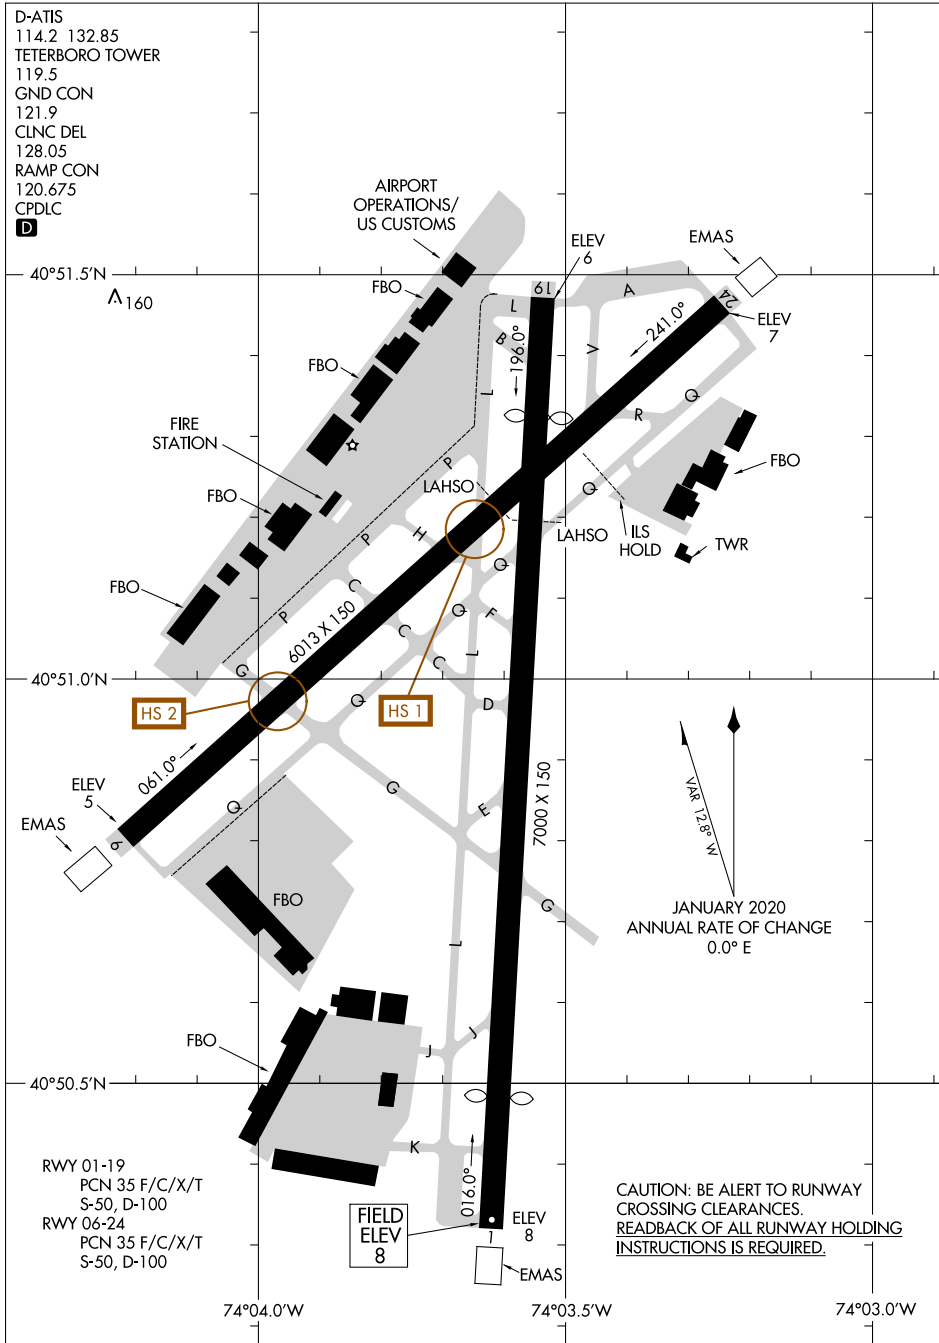

# AIRPORT DIAGRAM

AL-890 (FAA)

TETERBORO (TEB)  
TETERBORO, NEW JERSEY

D-ATIS  
114.2 132.85  
TETERBORO TOWER  
119.5  
GND CON  
121.9  
CLNC DEL  
128.05  
RAMP CON  
120.675  
CPDLC

**D**

NE-2, 10 SEP 2020 to 08 OCT 2020

NE-2, 10 SEP 2020 to 08 OCT 2020

CAUTION: BE ALERT TO RUNWAY CROSSING CLEARANCES. READBACK OF ALL RUNWAY HOLDING INSTRUCTIONS IS REQUIRED.