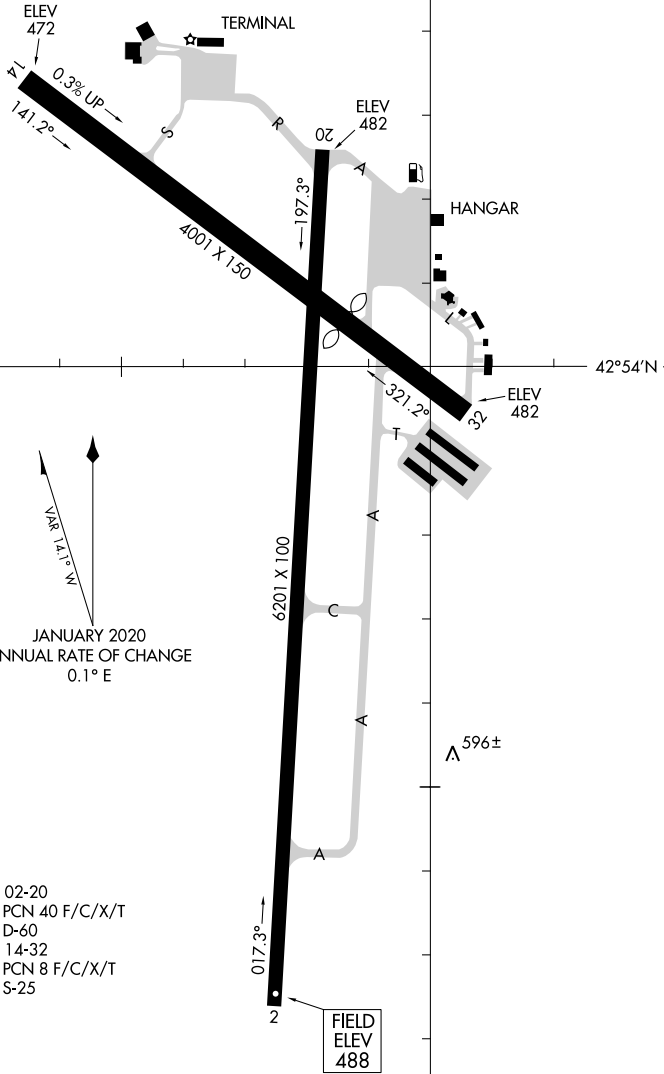

# AIRPORT DIAGRAM

AL-868 (FAA)

DILLANT-HOPKINS (EEN)  
KEENE, NEW HAMPSHIRE

AWOS-3PT  
119.025  
CTAF/UNICOM  
123.0

VAR 14.1° N  
JANUARY 2020  
ANNUAL RATE OF CHANGE  
0.1° E

RWY 02-20  
PCN 40 F/C/X/T  
D-60  
RWY 14-32  
PCN 8 F/C/X/T  
S-25

FIELD  
ELEV  
488

NE-1, 10 SEP 2020 to 08 OCT 2020

NE-1, 10 SEP 2020 to 08 OCT 2020

72°17'W

72°16'W

42°53'N

# AIRPORT DIAGRAM

KEENE, NEW HAMPSHIRE  
DILLANT-HOPKINS (EEN)