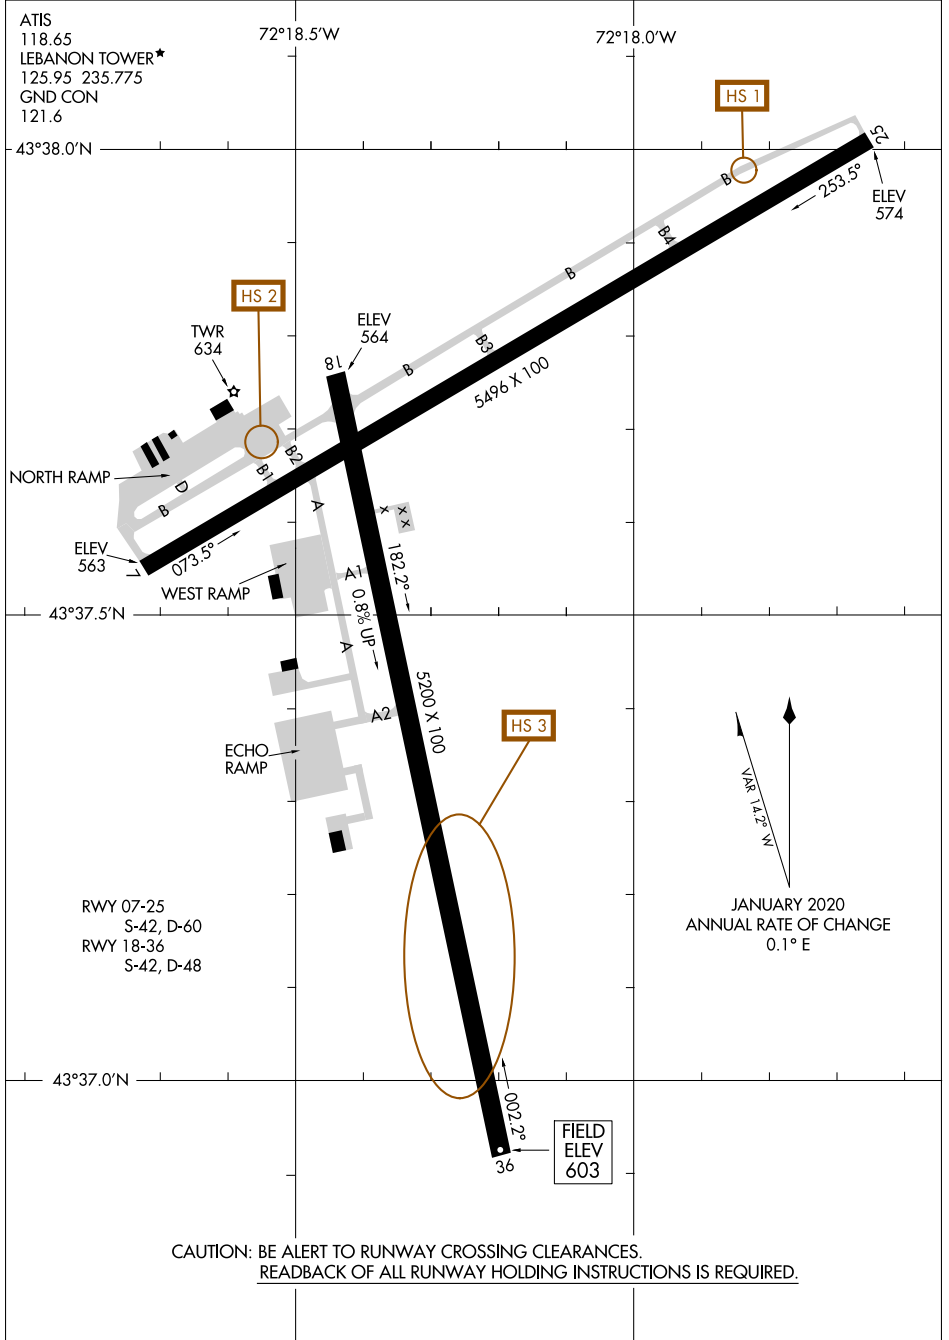

# AIRPORT DIAGRAM

AL-859 (FAA)

LEBANON MUNI (L.E.B)  
LEBANON, NEW HAMPSHIRE

NE-1, 10 SEP 2020 to 08 OCT 2020

NE-1, 10 SEP 2020 to 08 OCT 2020

# AIRPORT DIAGRAM

LEBANON, NEW HAMPSHIRE  
LEBANON MUNI (L.E.B)