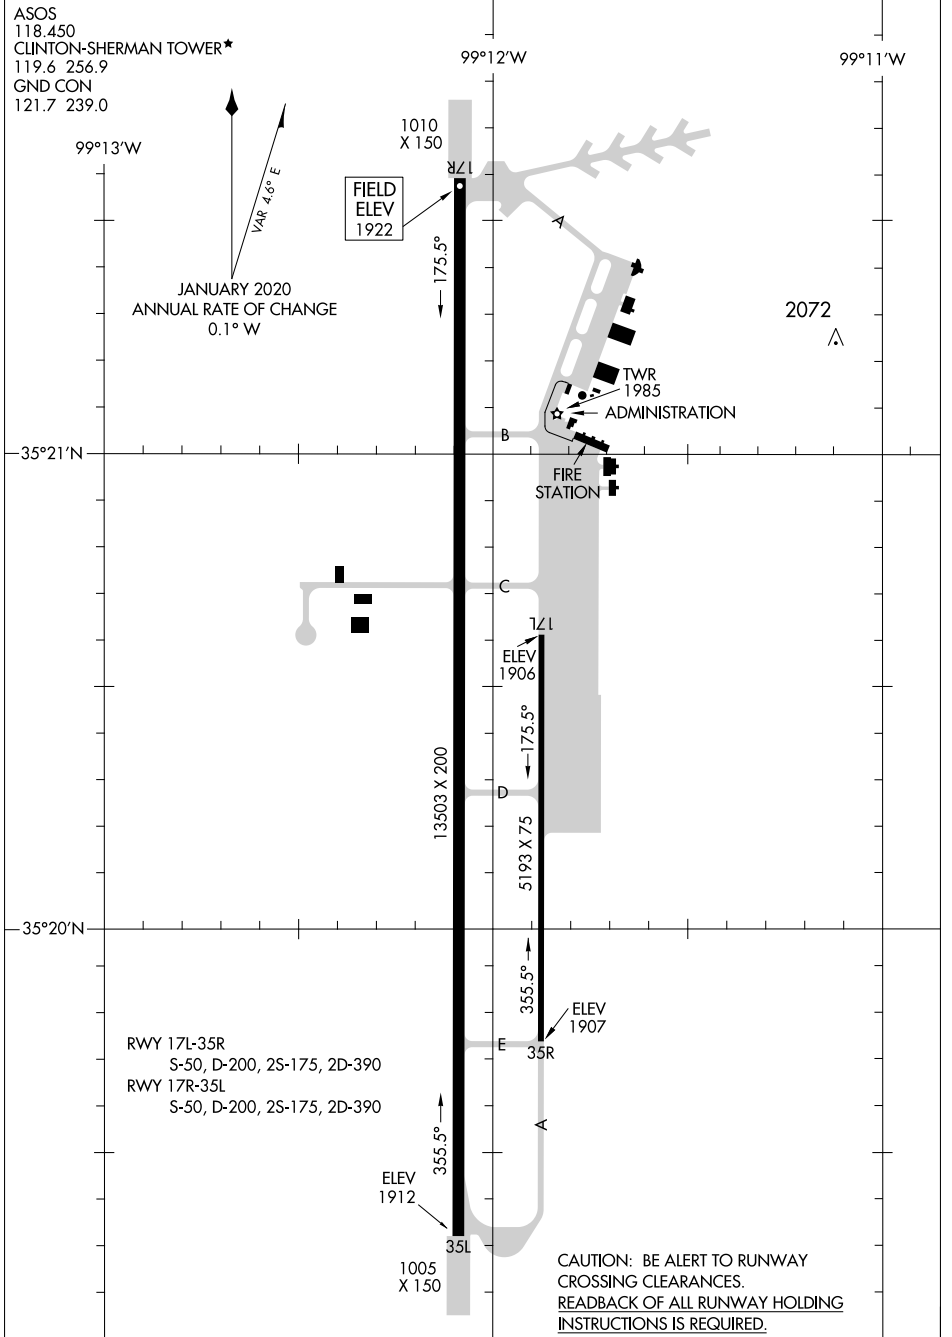

AIRPORT DIAGRAM

CLINTON-SHERMAN (CSM)
BURNS FLAT, OKLAHOMA

AL-778 (FAA)

SC-1, 10 SEP 2020 to 08 OCT 2020

SC-1, 10 SEP 2020 to 08 OCT 2020

AIRPORT DIAGRAM

BURNS FLAT, OKLAHOMA
CLINTON-SHERMAN (CSM)