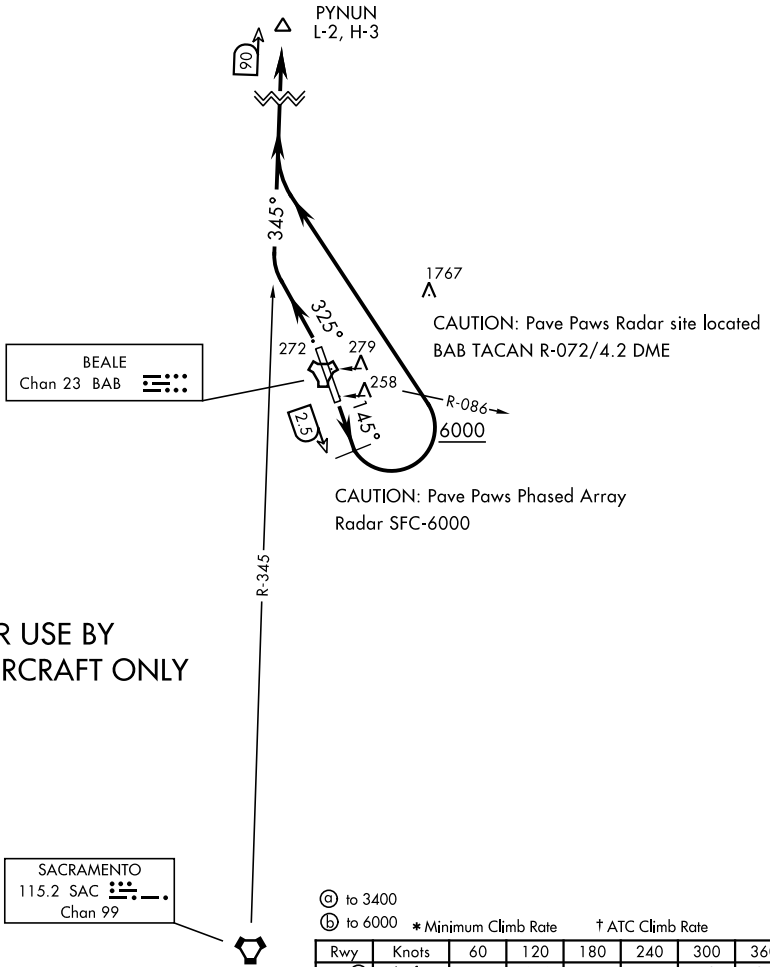

# PYNUN-SIX DEPARTURE (PYNUN6 • PYNUN)

ATIS ★  
124.55 273.5  
GND CON  
121.6 257.75  
BEALE TOWER ★  
119.4 284.75  
NORCAL DEP CON  
125.4 259.1

SHL-771 [USAF]

6768

SW-2, 10 SEP 2020 to 08 OCT 2020

SW-2, 10 SEP 2020 to 08 OCT 2020

## DEPARTURE ROUTE DESCRIPTION

TAKE-OFF RWY 15: Fly heading 145° until BAB TACAN 2.5 DME, turn left intercept SAC VORTAC R-345 to PYNUN. Cross BAB R-086 at or above 6000. Then via assigned route.

TAKE-OFF RWY 33: Fly heading 325° intercept SAC VORTAC R-345 to PYNUN. Then via assigned route.