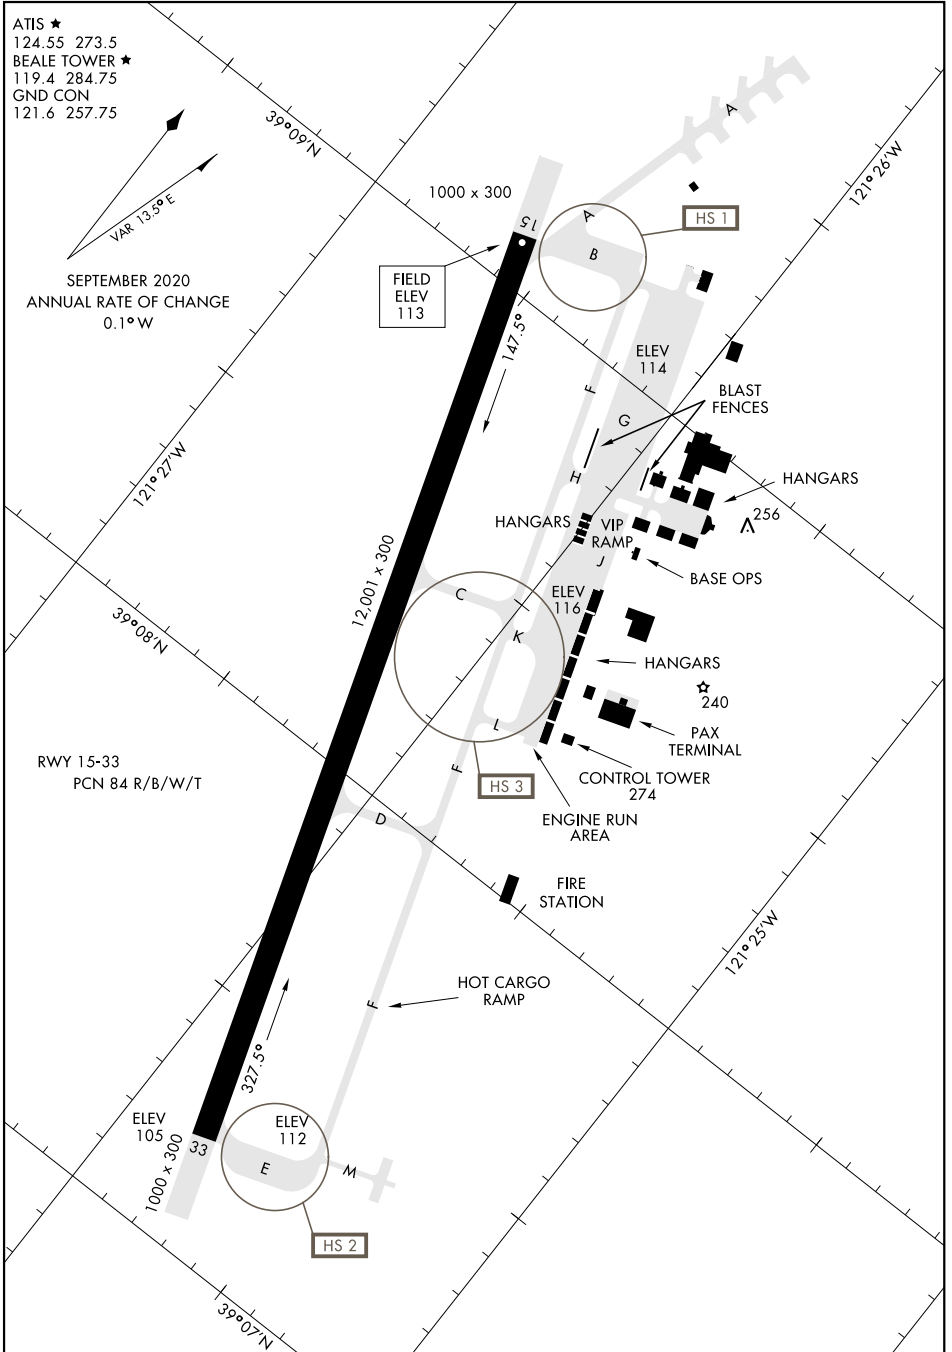

# AIRPORT DIAGRAM

AFD-771 [USAF]

BEALE AFB (KBAB)  
MARYSVILLE, CALIFORNIA

ATIS ★  
124.55 273.5  
BEALE TOWER ★  
119.4 284.75  
GND CON  
121.6 257.75

SEPTEMBER 2020  
ANNUAL RATE OF CHANGE  
0.1° W

SW-2, 10 SEP 2020 to 08 OCT 2020

SW-2, 10 SEP 2020 to 08 OCT 2020

# AIRPORT DIAGRAM

MARYSVILLE, CALIFORNIA  
BEALE AFB (KBAB)