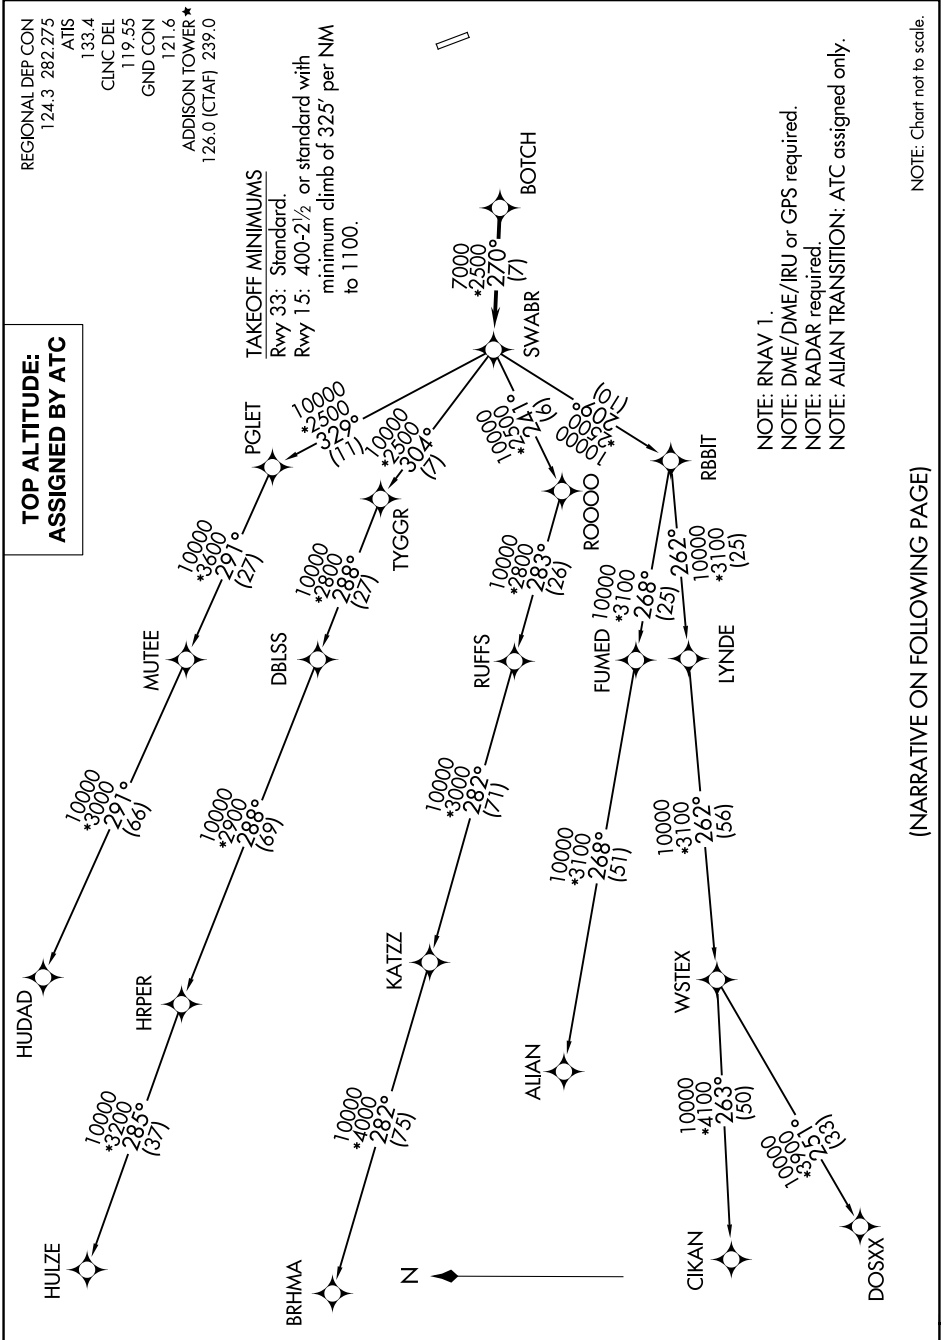

# SWABR SIX DEPARTURE (RNAV)

SC-2, 10 SEP 2020 to 08 OCT 2020

NOTE: Chart not to scale.

(NARRATIVE ON FOLLOWING PAGE)

SC-2, 10 SEP 2020 to 08 OCT 2020

# SWABR SIX DEPARTURE (RNAV)