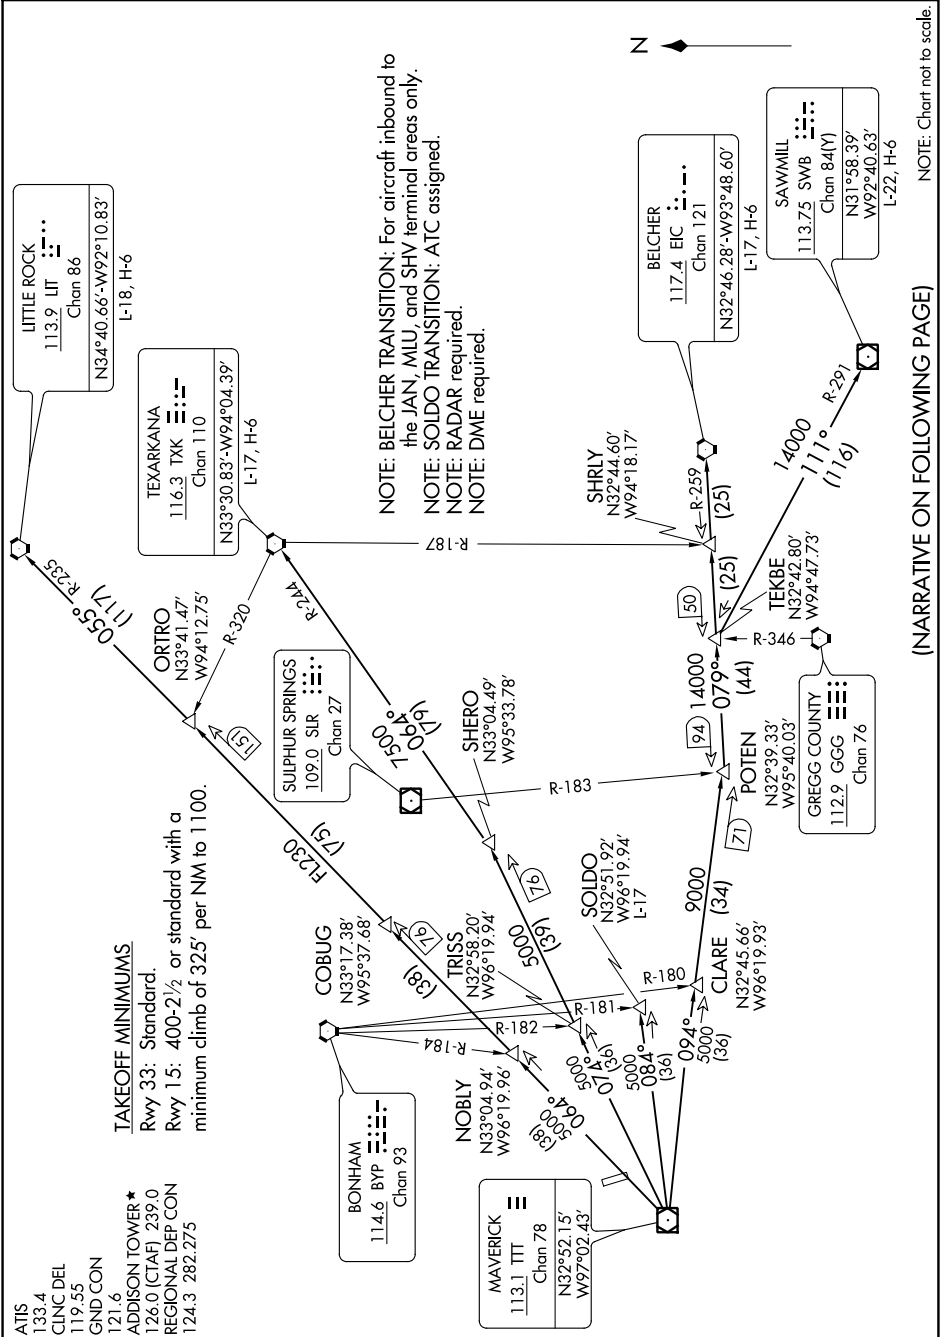

DALLAS SIX DEPARTURE

DALLAS, TEXAS

SC-2, 10 SEP 2020 to 08 OCT 2020

(NARRATIVE ON FOLLOWING PAGE)

NOTE: Chart not to scale.

SC-2, 10 SEP 2020 to 08 OCT 2020

DALLAS SIX DEPARTURE

DALLAS, TEXAS