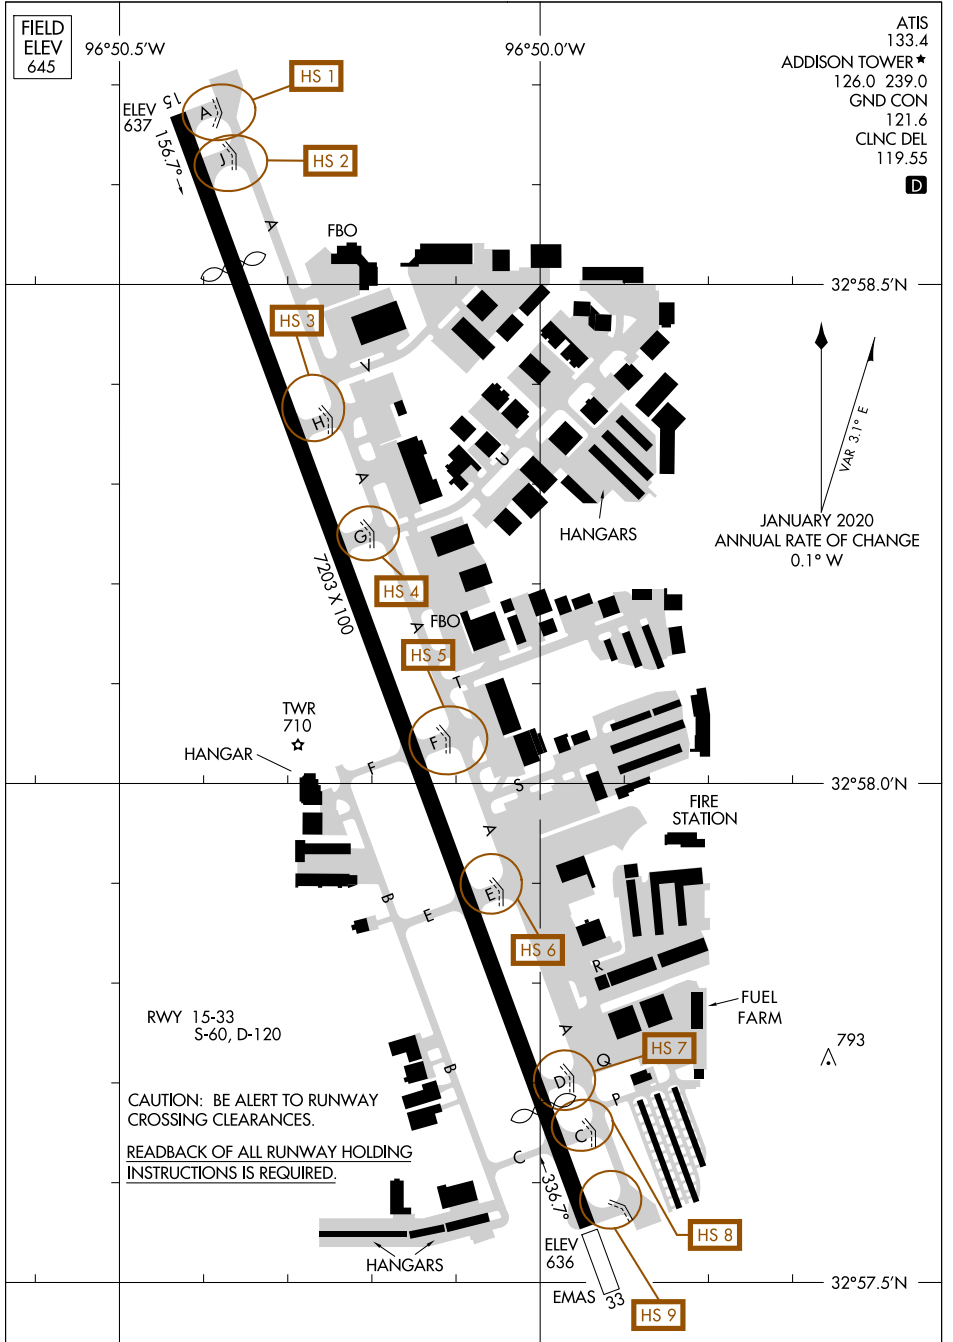

# AIRPORT DIAGRAM

AL-768 (FAA)

ADDISON (ADS)  
DALLAS, TEXAS

SC-2, 10 SEP 2020 to 08 OCT 2020

SC-2, 10 SEP 2020 to 08 OCT 2020