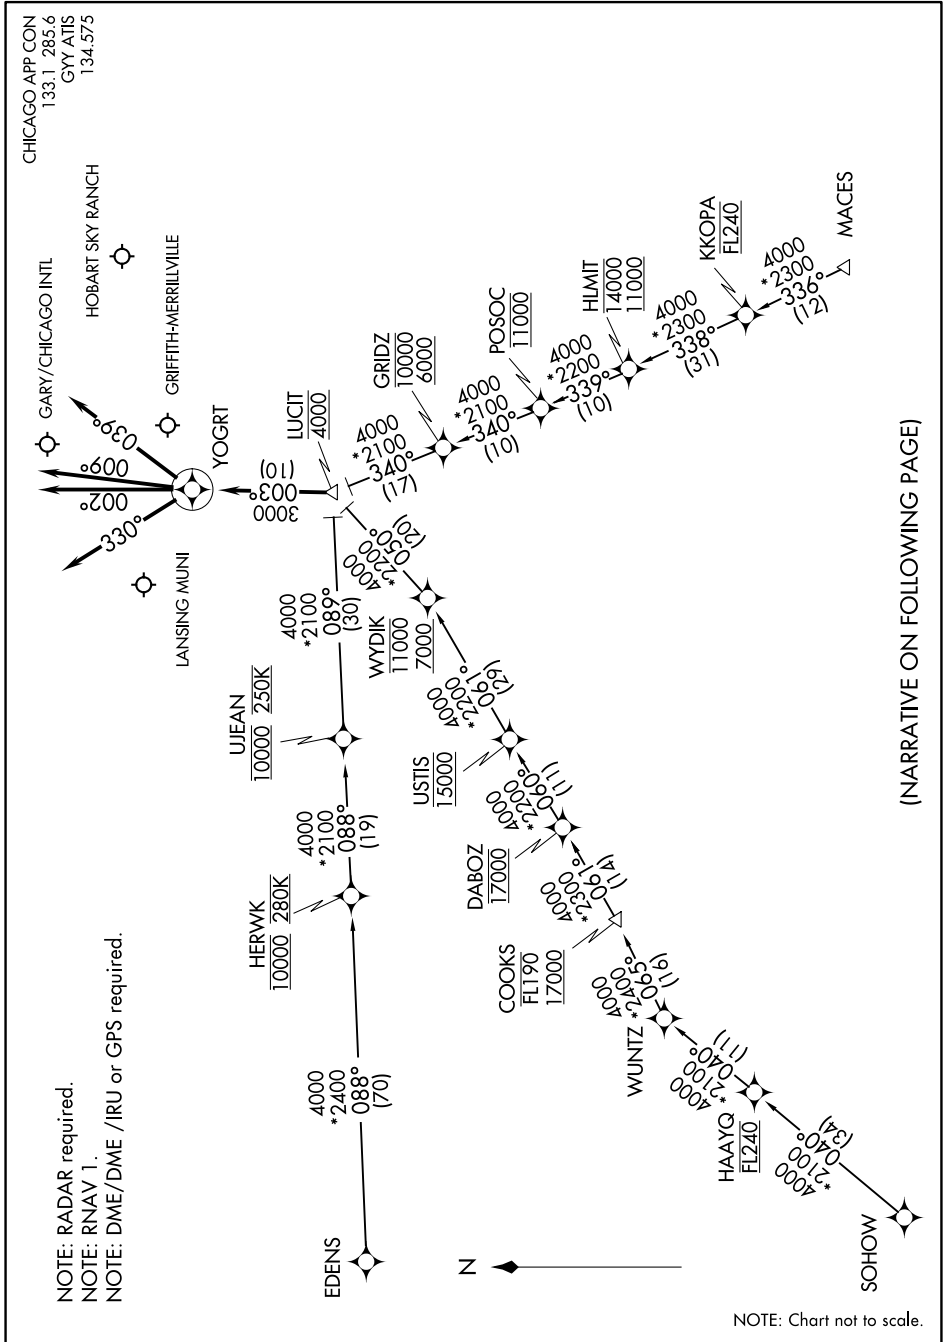

LUCIT ONE ARRIVAL (RNAV)

GARY, INDIANA

EC-2, 10 SEP 2020 to 08 OCT 2020

(NARRATIVE ON FOLLOWING PAGE)

EC-2, 10 SEP 2020 to 08 OCT 2020

LUCIT ONE ARRIVAL (RNAV)

GARY, INDIANA