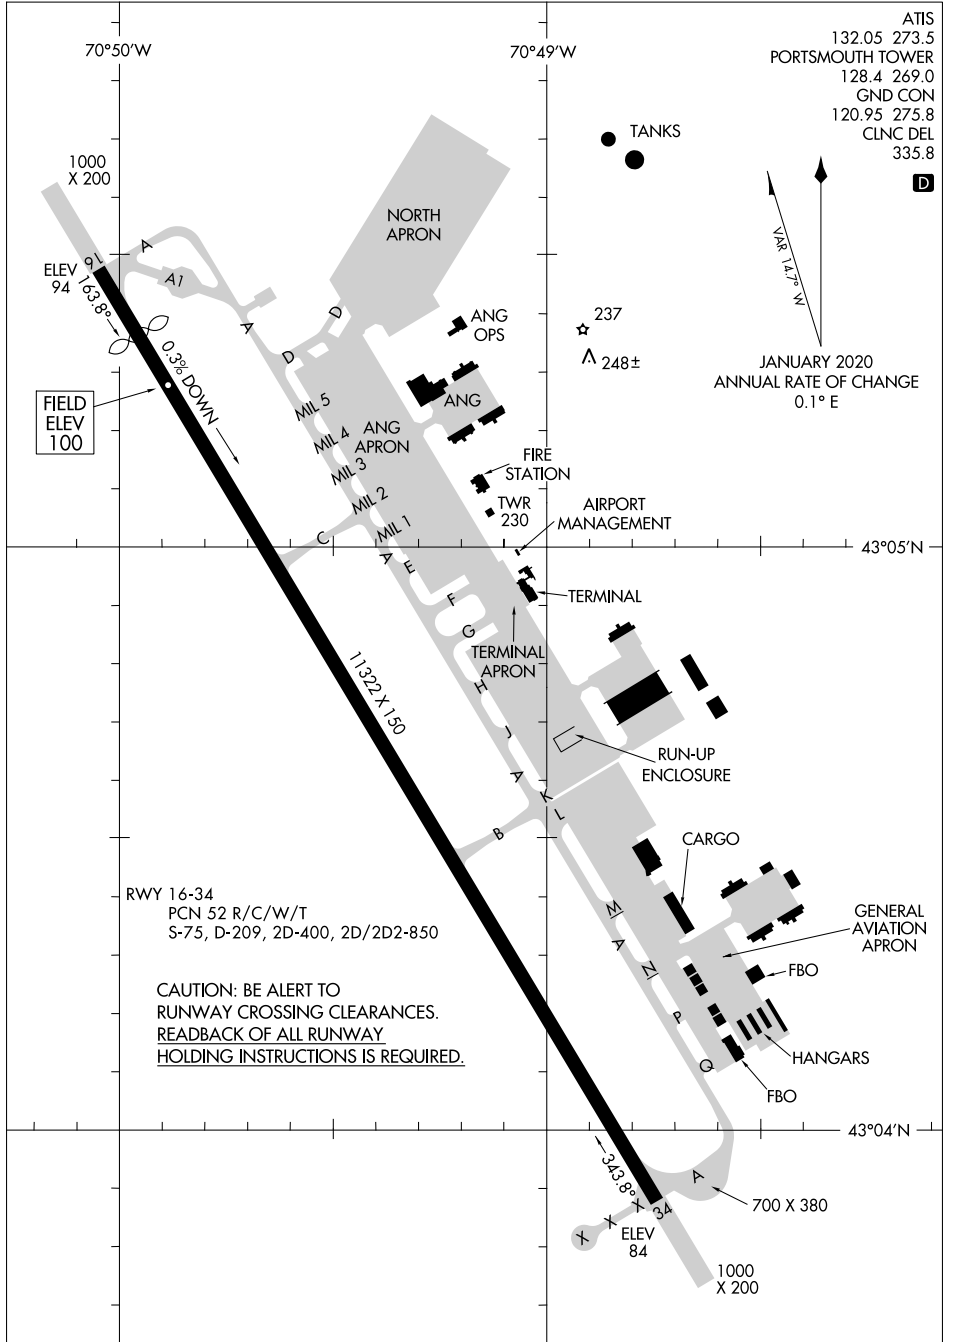

AIRPORT DIAGRAM

AL-678 (FAA)

PORTSMOUTH INTL AT PEASE (PSM)
PORTSMOUTH, NEW HAMPSHIRE

NE-1, 10 SEP 2020 to 08 OCT 2020

NE-1, 10 SEP 2020 to 08 OCT 2020

AIRPORT DIAGRAM

PORTSMOUTH, NEW HAMPSHIRE
PORTSMOUTH INTL AT PEASE (PSM)