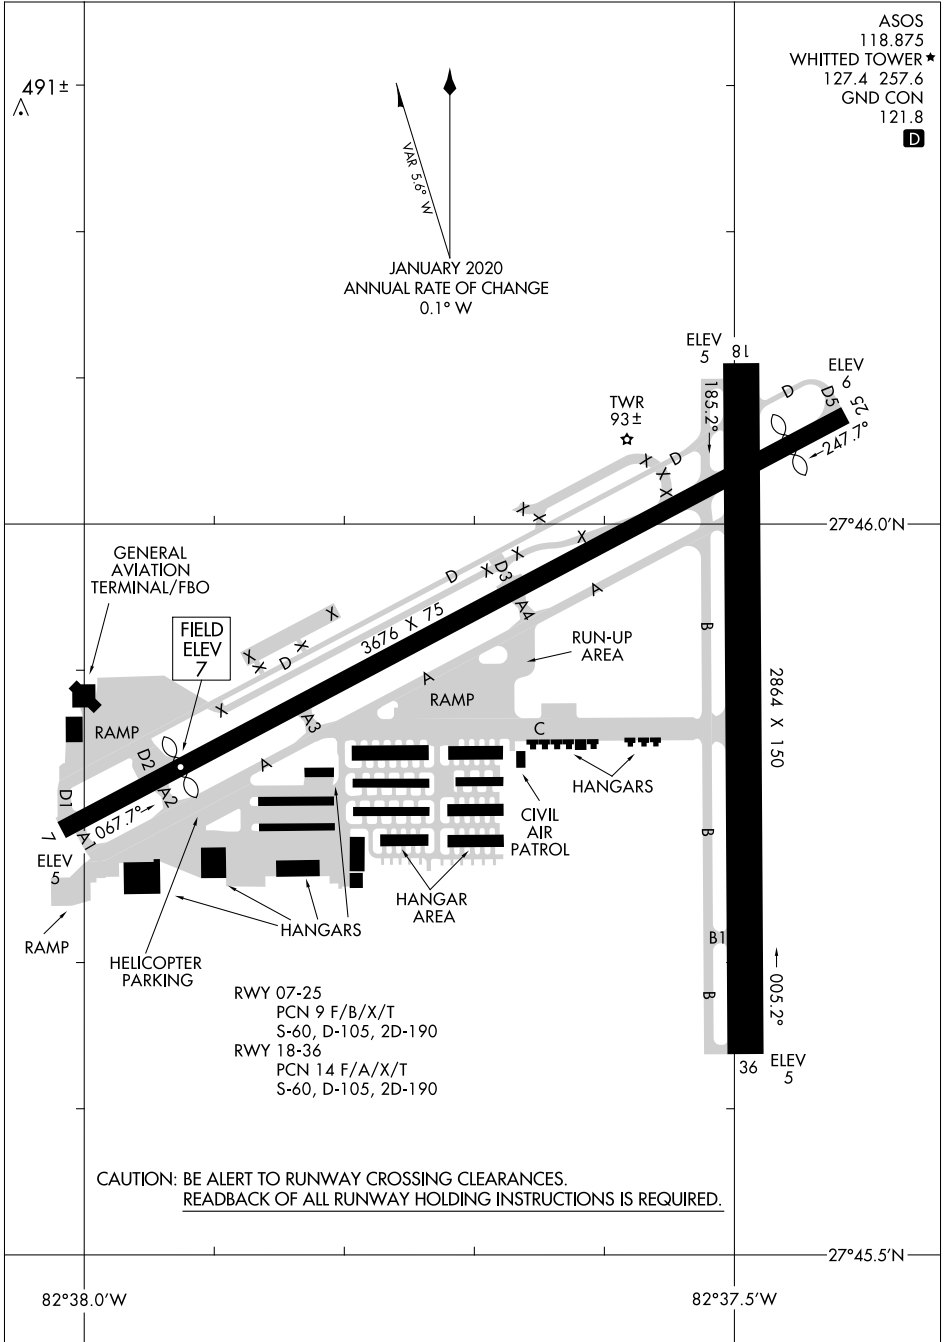

AIRPORT DIAGRAM

AL-613 (FAA)

ALBERT WHITTED (SPG)
ST PETERSBURG, FLORIDA

ASOS
118.875
WHITTED TOWER ★
127.4 257.6
GND CON
121.8
D

491±
△

 JANUARY 2020
 ANNUAL RATE OF CHANGE
 0.1° W

SE-3, 10 SEP 2020 to 08 OCT 2020

SE-3, 10 SEP 2020 to 08 OCT 2020

CAUTION: BE ALERT TO RUNWAY CROSSING CLEARANCES.
READBACK OF ALL RUNWAY HOLDING INSTRUCTIONS IS REQUIRED.