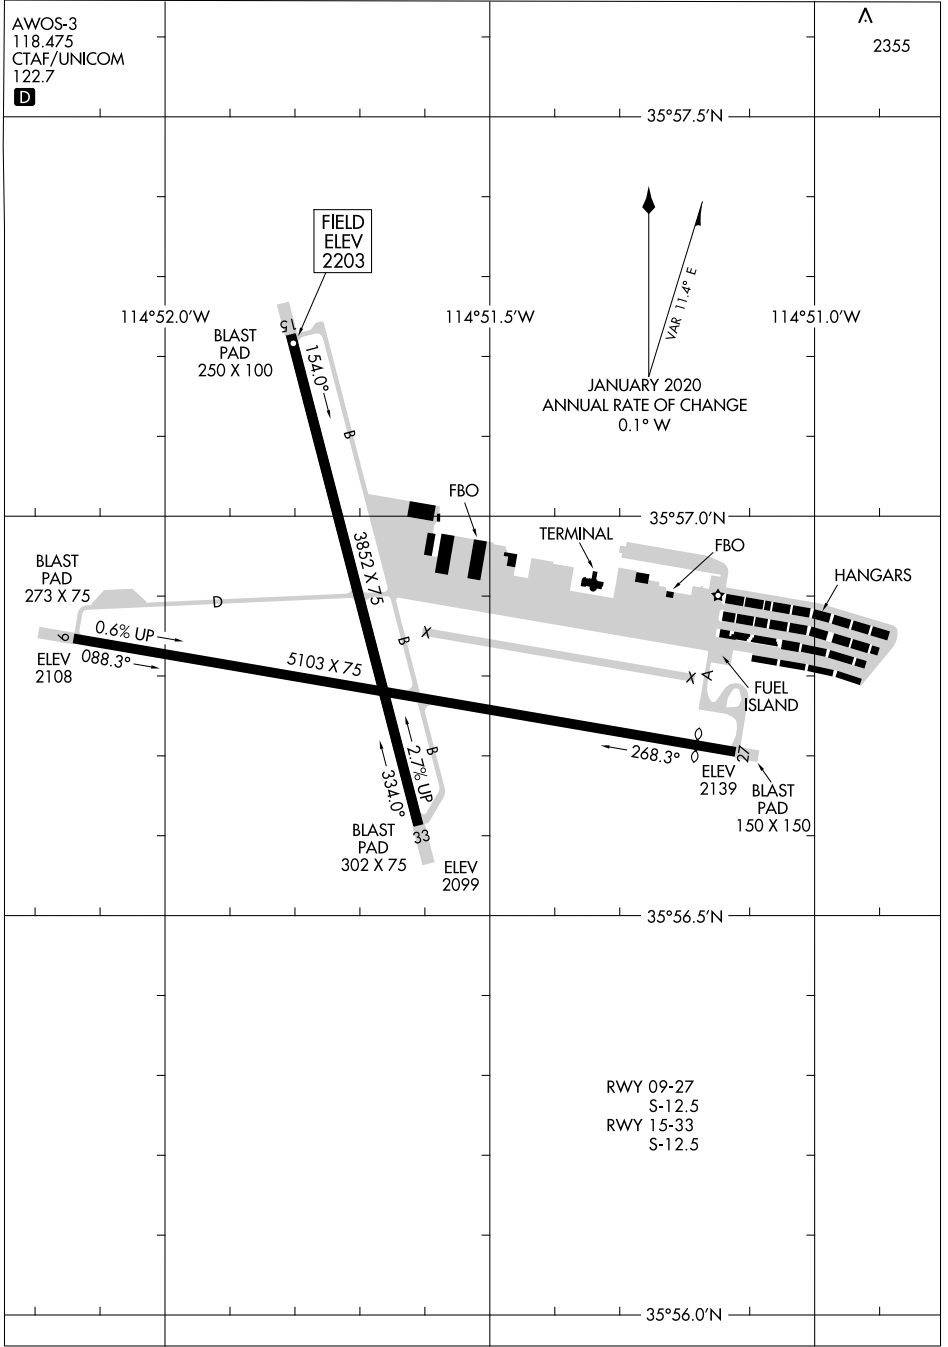

20086

AIRPORT DIAGRAM

AL-612 (FAA)

BOULDER CITY MUNI (BVU)
BOULDER CITY, NEVADA

AWOS-3
118.475
CTAF/UNICOM
122.7

A
2355

SW-4, 10 SEP 2020 to 08 OCT 2020

SW-4, 10 SEP 2020 to 08 OCT 2020

AIRPORT DIAGRAM
20086

BOULDER CITY, NEVADA
BOULDER CITY MUNI (BVU)