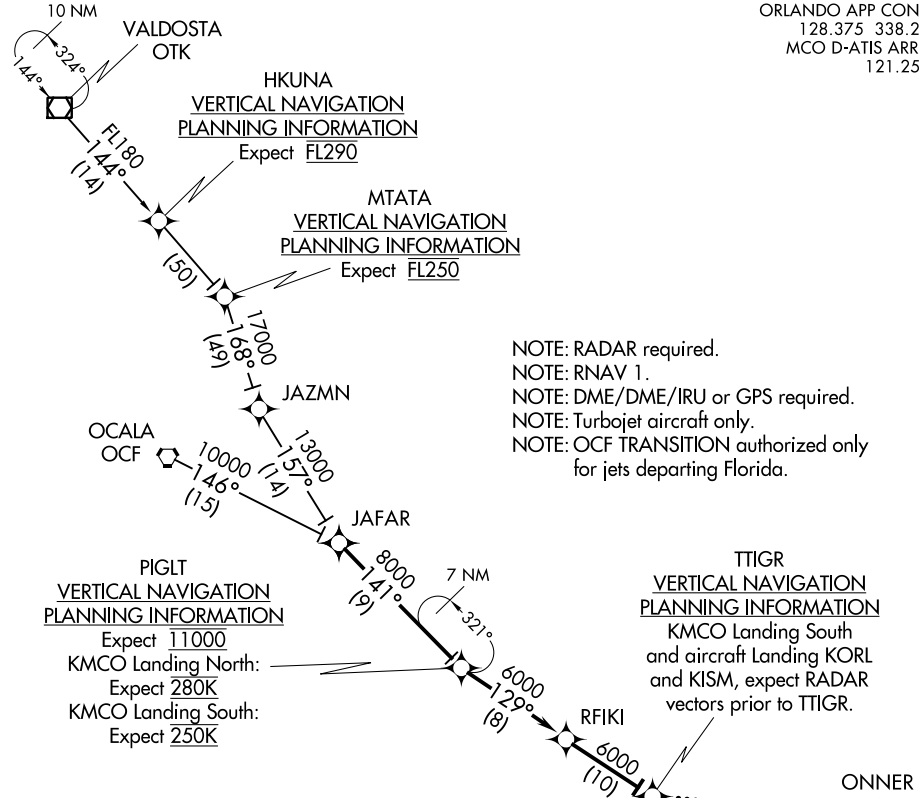

## ARRIVAL ROUTE DESCRIPTION

OCALA TRANSITION (OCF.PIGLT6)  
VALDOSTA TRANSITION (OTK.PIGLT6)

From JAFAR on track 141° to PIGLT, then on track 129° to RFIKI, then on track 129° to TTIGR, then on track 126° to TWONA, then on track 186° to DREKS, then on track 186° to SPYDR, then on track 185° to WAVIN, then on track 095°. Expect RADAR vectors to final approach course.

### LOST COMMUNICATIONS:

**NORTH OPERATION:** Continue track to JAFAR, track to WAVIN, then turn left to intercept Rwy 36L final approach course, conduct approach.

**SOUTH OPERATION:** Continue track to JAFAR, track to TTIGR, track to ONNER, then right turn to intercept Rwy 18R final approach course, conduct approach.

NOTE: Chart not to scale.

# PIGLT SIX ARRIVAL (RNAV)

ORLANDO, FLORIDA

SE-3, 10 SEP 2020 to 08 OCT 2020

SE-3, 10 SEP 2020 to 08 OCT 2020