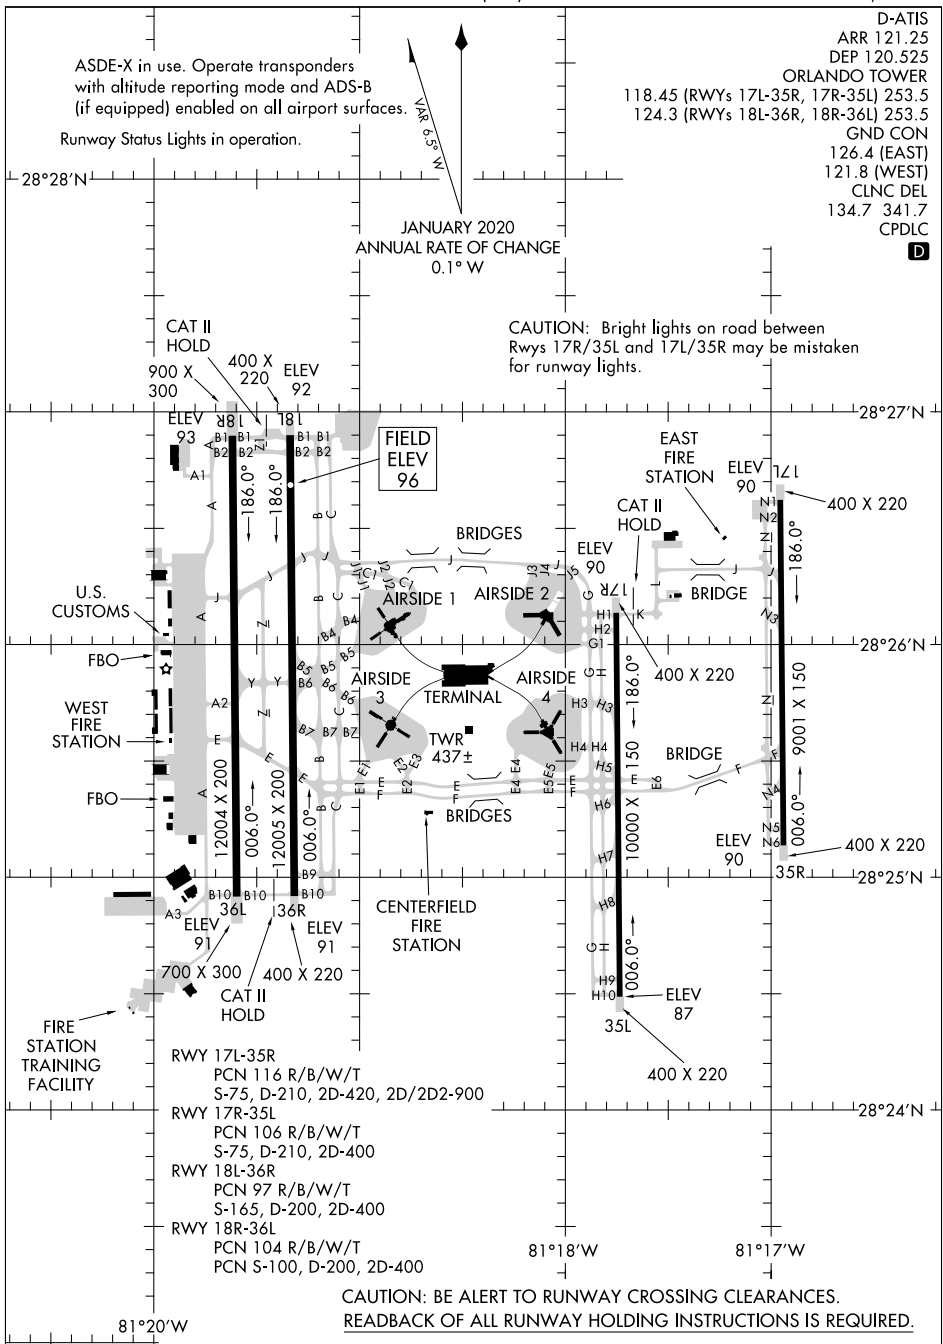

AIRPORT DIAGRAM

ORLANDO INTL (MCO)

ORLANDO, FLORIDA

SE-3, 10 SEP 2020 to 08 OCT 2020

SE-3, 10 SEP 2020 to 08 OCT 2020

AIRPORT DIAGRAM

ORLANDO, FLORIDA

ORLANDO INTL (MCO)