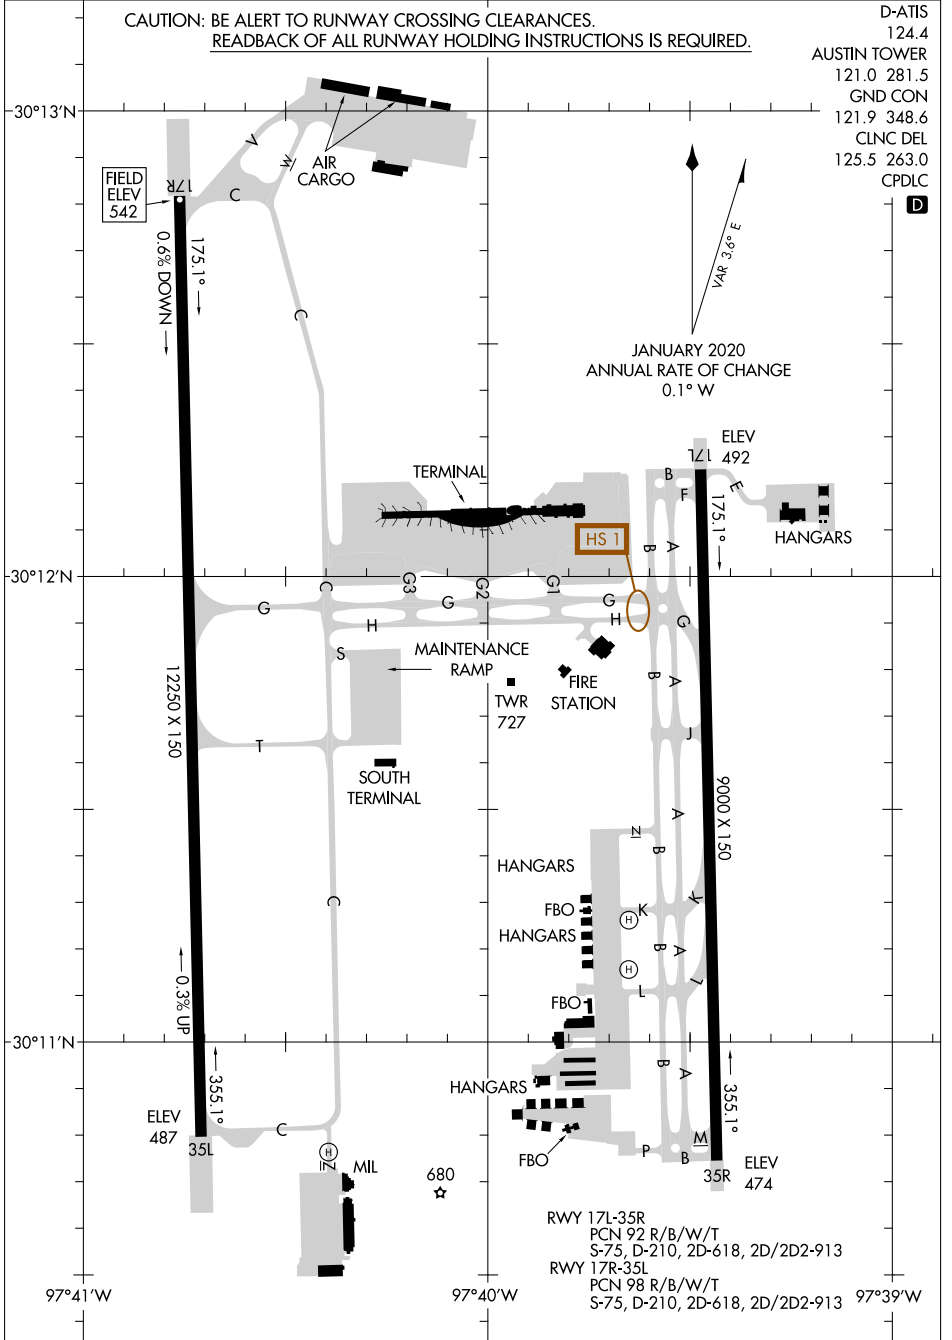

AIRPORT DIAGRAM

AL-556 (FAA)

AUSTIN-BERGSTROM INTL (AUS)

AUSTIN, TEXAS

**CAUTION: BE ALERT TO RUNWAY CROSSING CLEARANCES.
READEBACK OF ALL RUNWAY HOLDING INSTRUCTIONS IS REQUIRED.**

- D-ATIS 124.4
- AUSTIN TOWER 121.0 281.5
- GND CON 121.9 348.6
- CLNC DEL 125.5 263.0
- CPDLC

SC-3, 10 SEP 2020 to 08 OCT 2020

SC-3, 10 SEP 2020 to 08 OCT 2020

AIRPORT DIAGRAM

AUSTIN-BERGSTROM INTL (AUS)

AUSTIN, TEXAS