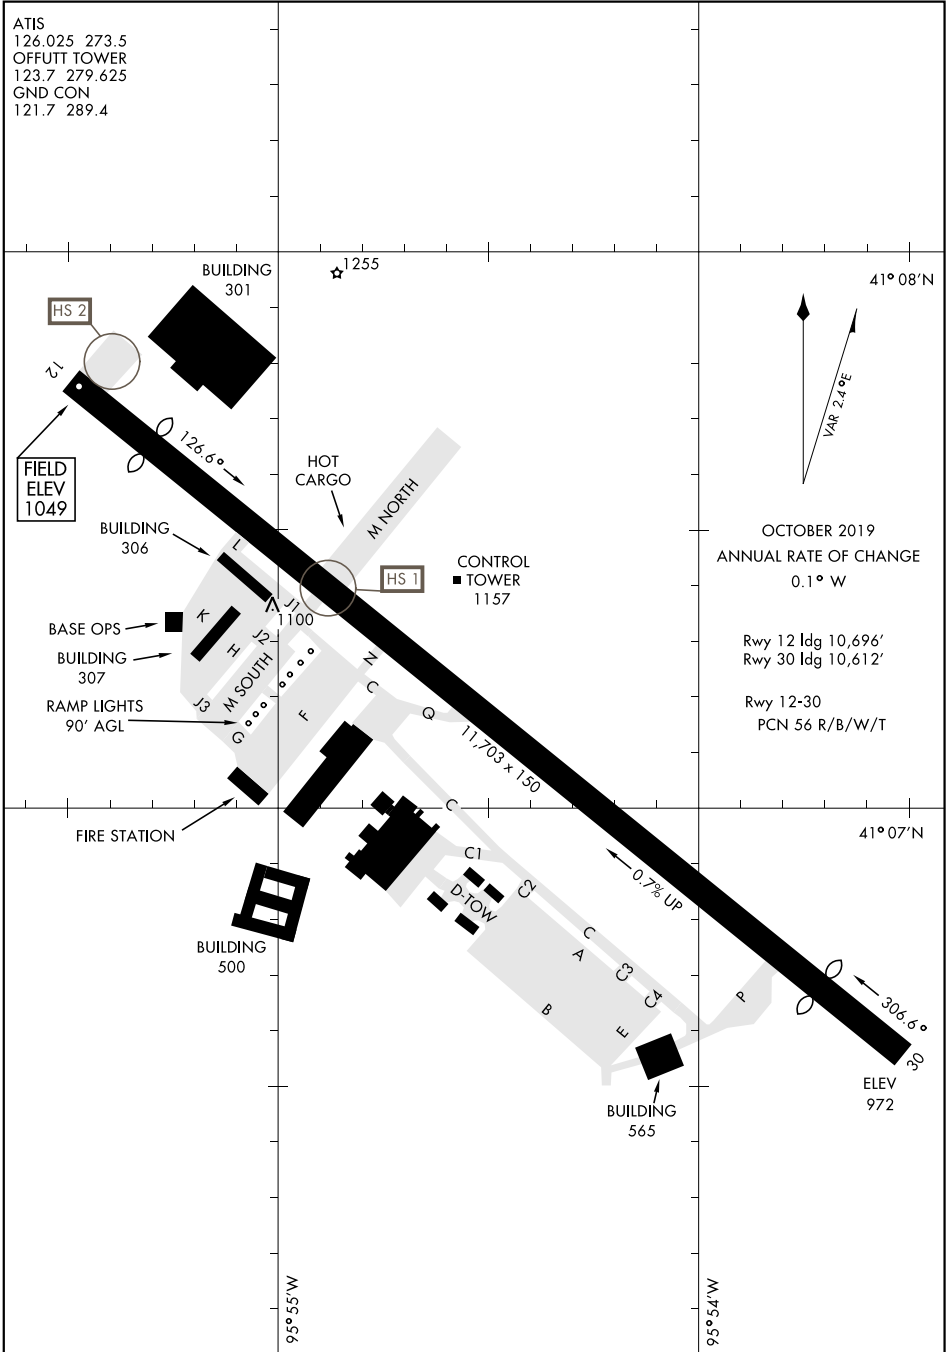

AIRPORT DIAGRAM

ATIS
 126.025 273.5
 OFFUTT TOWER
 123.7 279.625
 GND CON
 121.7 289.4

NC-2, 10 SEP 2020 to 08 OCT 2020

NC-2, 10 SEP 2020 to 08 OCT 2020

AIRPORT DIAGRAM