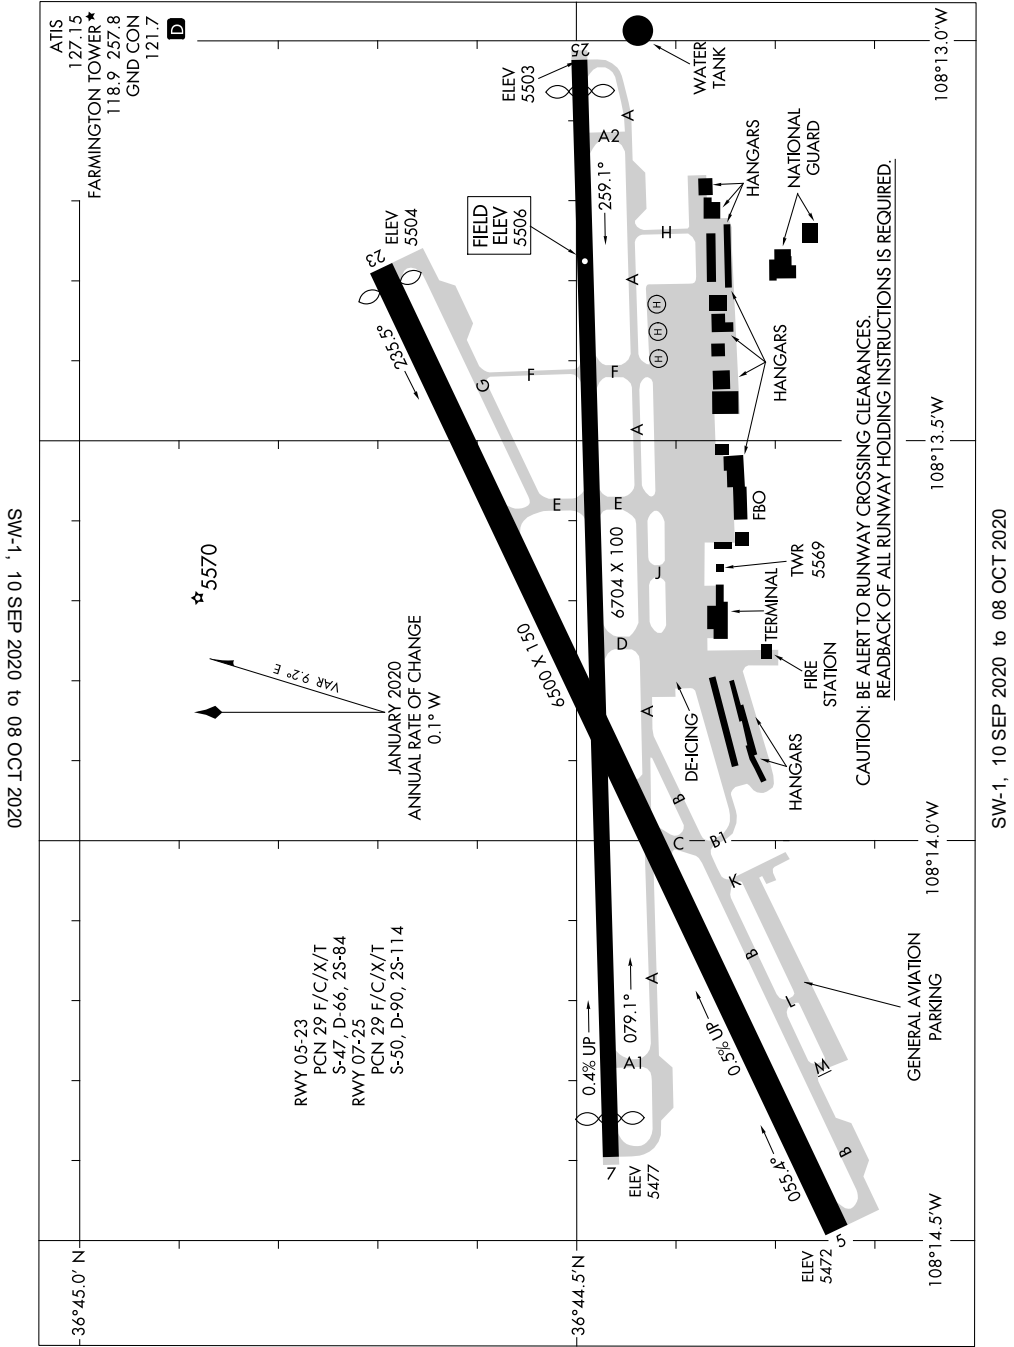

AIRPORT DIAGRAM

AL-493 (FAA)

FOUR CORNERS RGNL (FMN)
FARMINGTON, NEW MEXICO

SW-1, 10 SEP 2020 to 08 OCT 2020

SW-1, 10 SEP 2020 to 08 OCT 2020

AIRPORT DIAGRAM

FARMINGTON, NEW MEXICO
FOUR CORNERS RGNL (FMN)