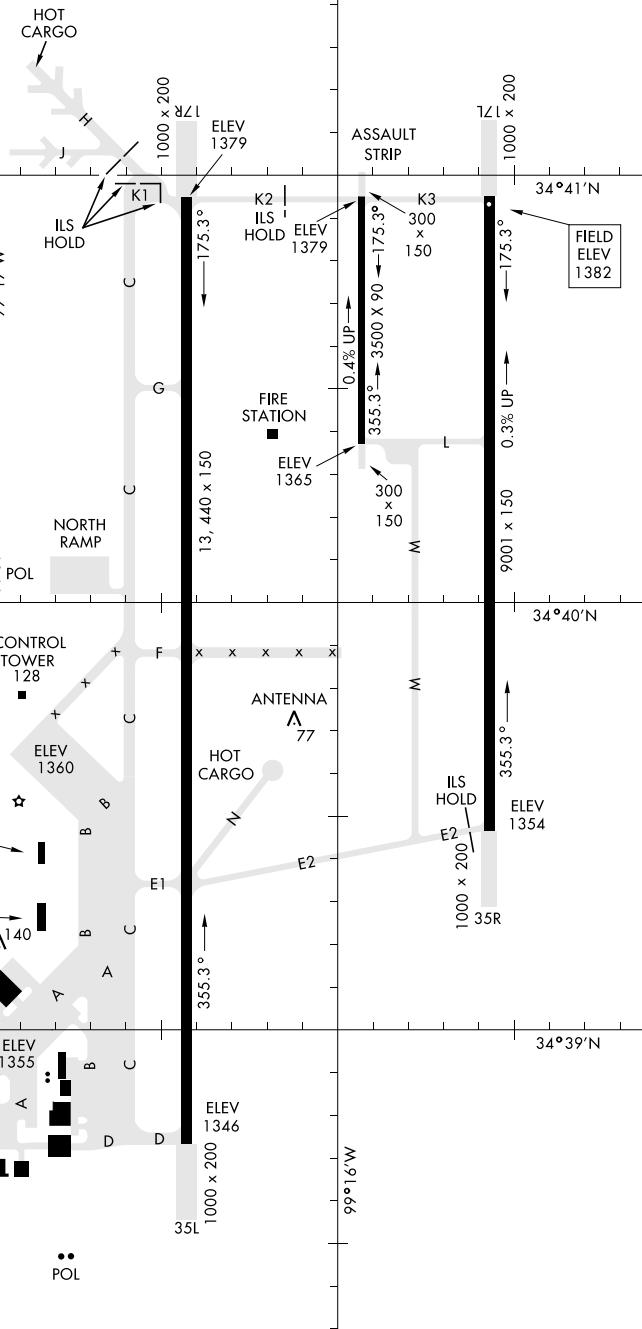

# AIRPORT DIAGRAM

AFD-482 [USAF]

ALTUS AFB (KLTS)

ALTUS, OKLAHOMA

ATIS ★ 109.8 273.5  
 ALTUS TOWER ★  
 119.65 254.4  
 GND CON  
 121.85 275.8  
 CLNC DEL  
 120.65 284.7

99°17'W  
 99°16'W  
 APRIL 2019  
 ANNUAL RATE OF CHANGE  
 0.1°W  
 VAR 4.7°E

RWY 17R-35L  
 PCN 61 R/B/W/T  
 RWY 17L-35R  
 PCN 32 R/B/W/T  
 ASSAULT STRIP 175°-355°  
 PCN 121 R/B/W/T

34°41'N  
 34°40'N  
 34°39'N

SC-1, 10 SEP 2020 to 08 OCT 2020

SC-1, 10 SEP 2020 to 08 OCT 2020