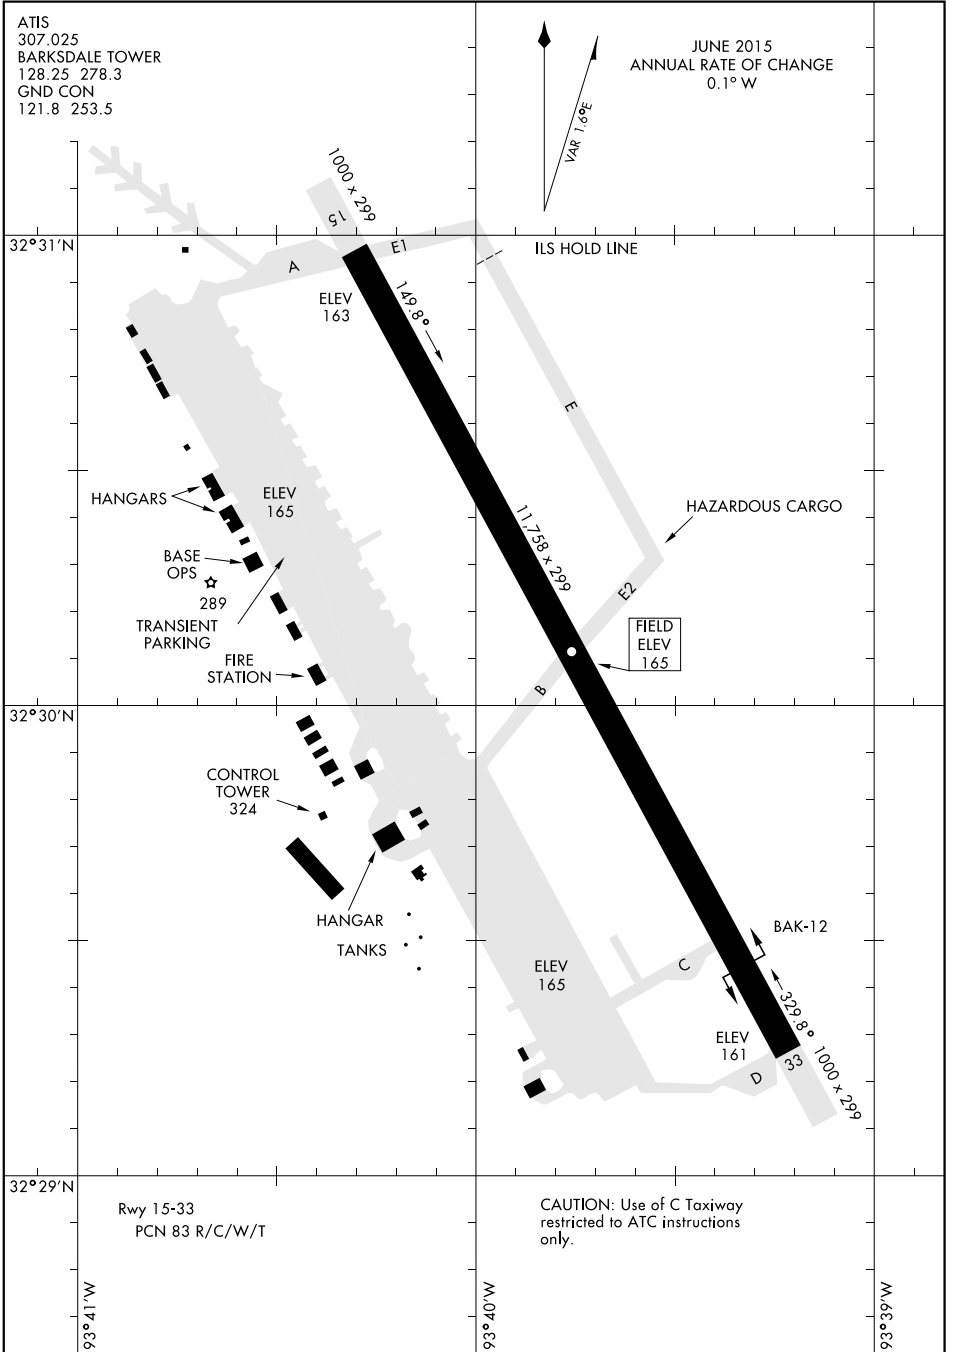

AIRPORT DIAGRAM

AFD-391 [USAF]

BARKSDALE AFB (KBAD)

BOSSIER CITY, LOUISIANA

ATIS
 307.025
 BARKSDALE TOWER
 128.25 278.3
 GND CON
 121.8 253.5

JUNE 2015
 ANNUAL RATE OF CHANGE
 0.1° W

SC-4, 10 SEP 2020 to 08 OCT 2020

SC-4, 10 SEP 2020 to 08 OCT 2020

Rwy 15-33
 PCN 83 R/C/W/T

CAUTION: Use of C Taxiway
 restricted to ATC instructions
 only.

AIRPORT DIAGRAM

BOSSIER CITY, LOUISIANA

BARKSDALE AFB (KBAD)